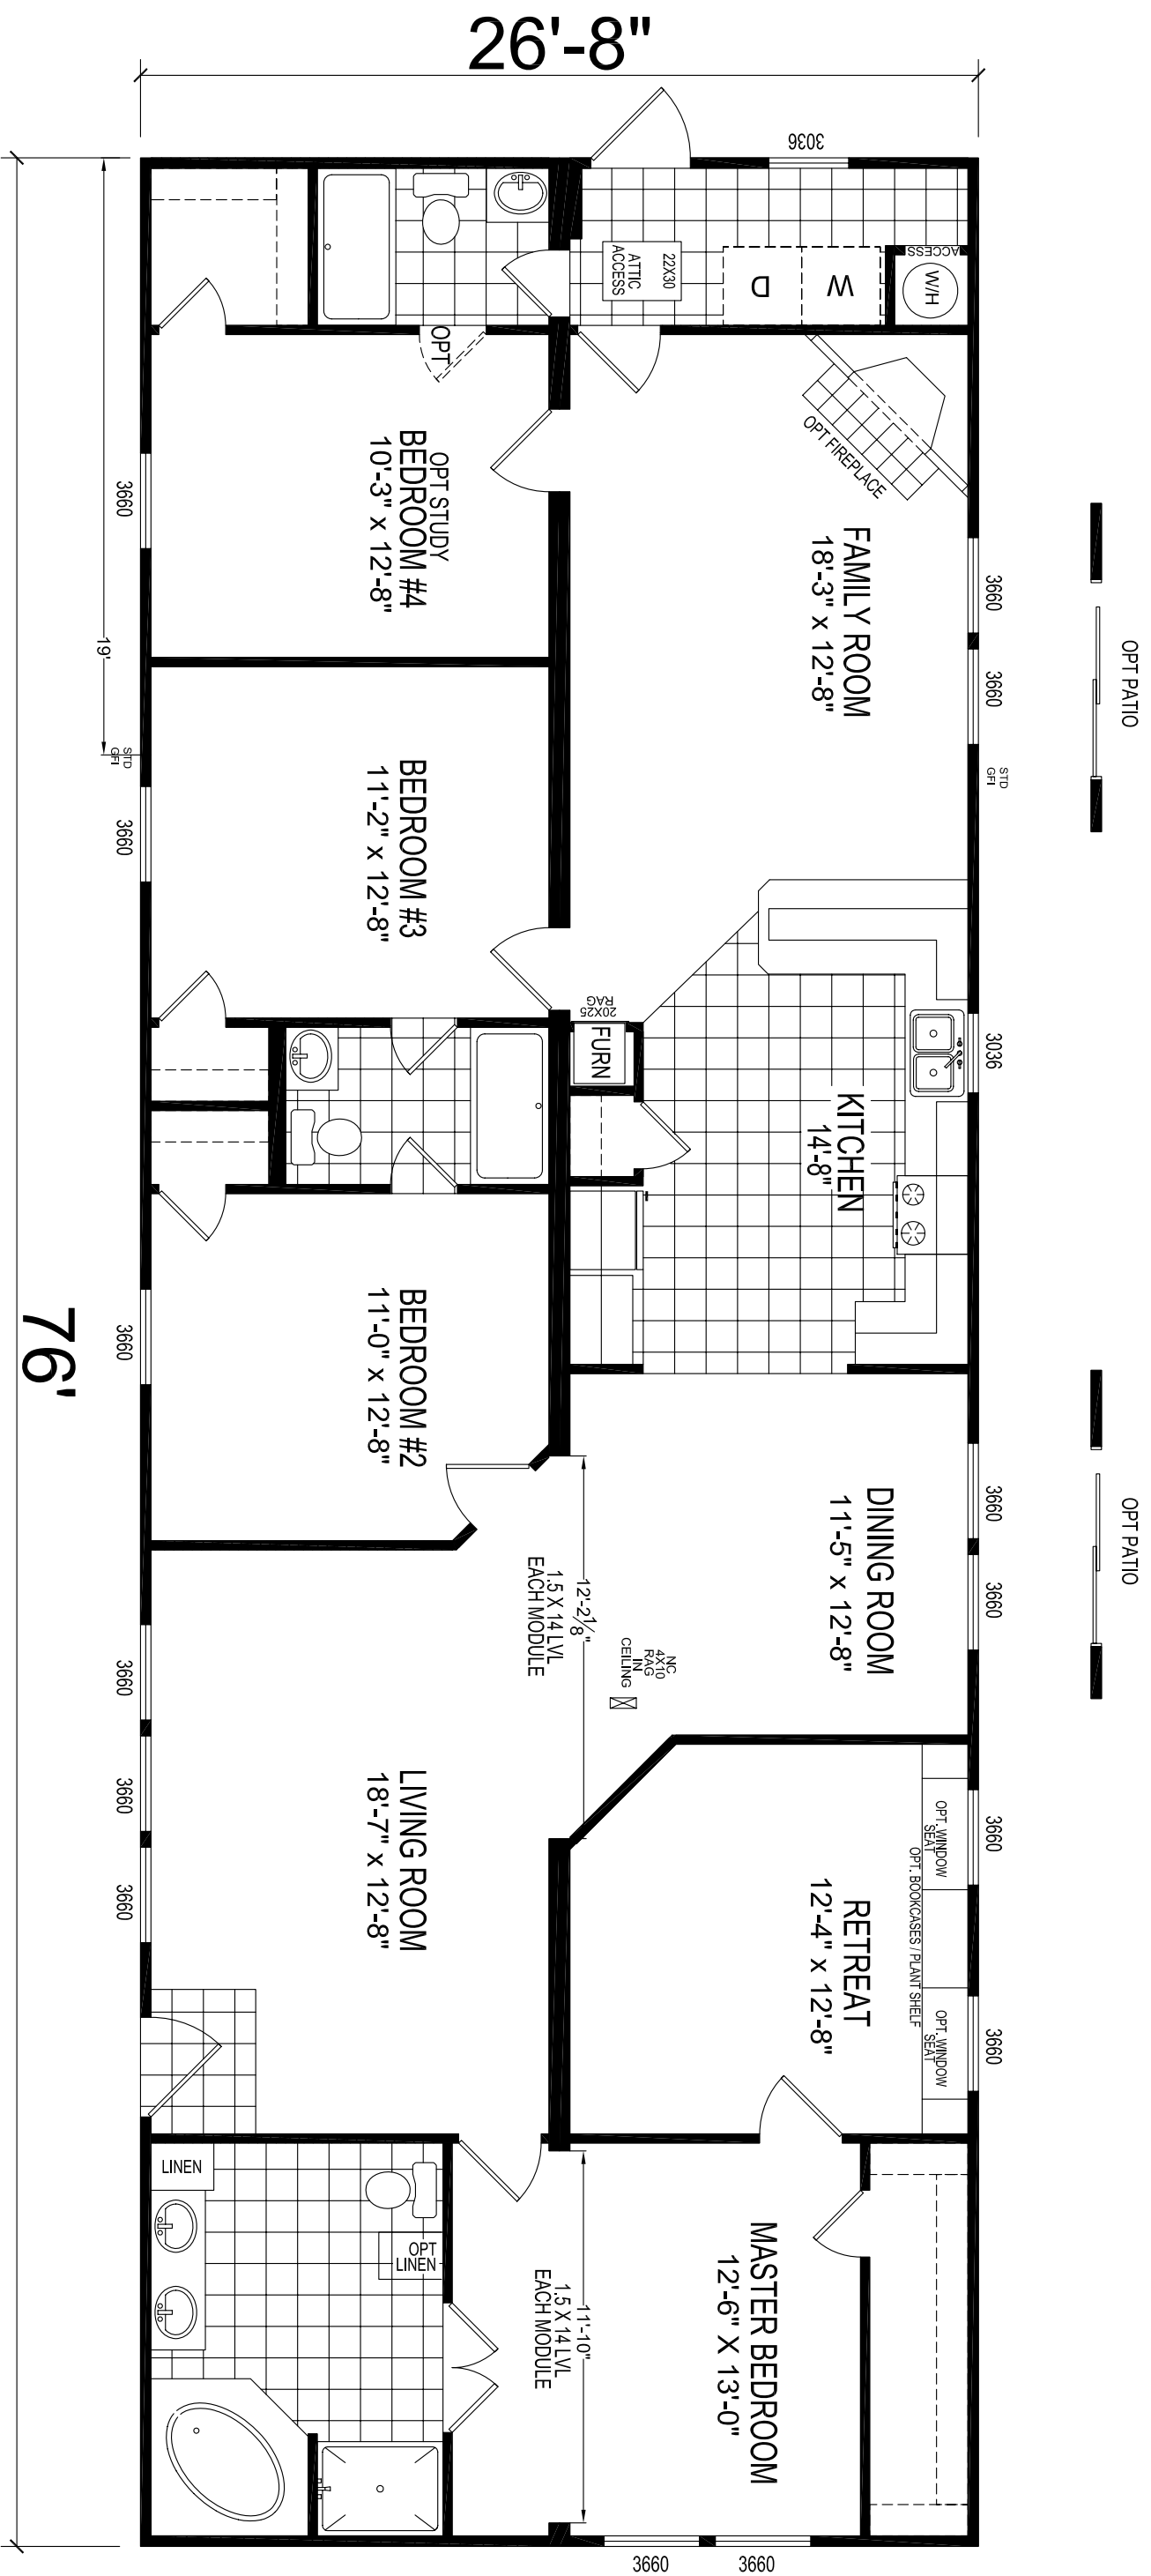

MODEL 23-285
 4 BDRM, 2 BATH
 ACTUAL SIZE: 76'-0" X 26'-8"
 TOTAL AREA: 2027 SQ.FT.

CHAMPION
 HOME BUILDERS CO.

4055 HWY. 401 SOUTH LILLINGTON, NC 27546

PROJECT

TITLE:
 LITERATURE PLAN

MODEL: 23-285
 26'-0" x 76'-0" 4 BEDROOM 3 BATH
 DATE: 3/9/04
 SCALE:
 DRAWN BY: JPT
 REVISED:
 REVISIONS