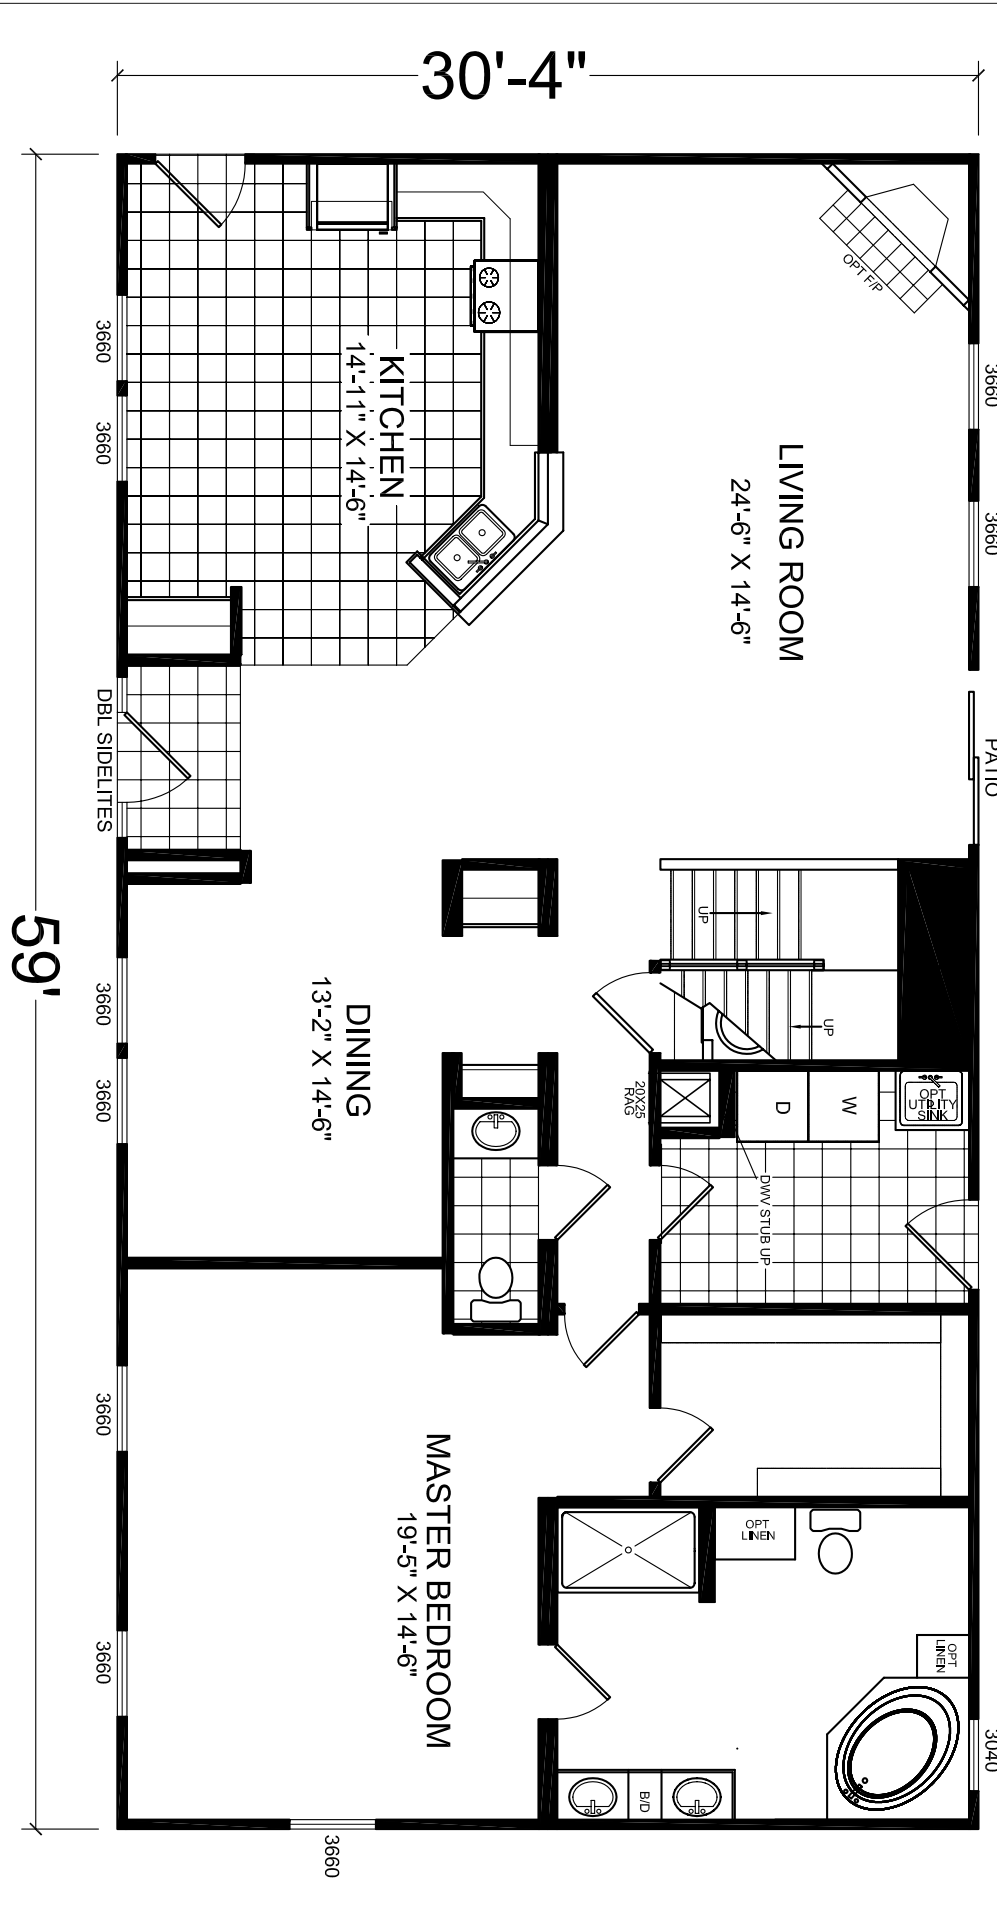

MODEL 23-3118 CAPE

1 BDRM, 1 1/2 BATH
 ACTUAL SIZE: 59'-0" X 30'-4"
 TOTAL AREA: 1790 SQ.FT. 1ST FLOOR
 UNFINISHED FLEX SPACE (9/12)
 APPROX. 944 SQ. FT.

TITLE:	LITERATURE PLAN
MODEL:	23-3118 CAPE
	30'-4" x 59'-0" 1 BEDROOM 1 1/2 BATH
DATE:	03/10/05
SCALE:	
DRAWN BY:	JPT
REVISIONS:	
SHEET NO.:	L-101
PAGE:	