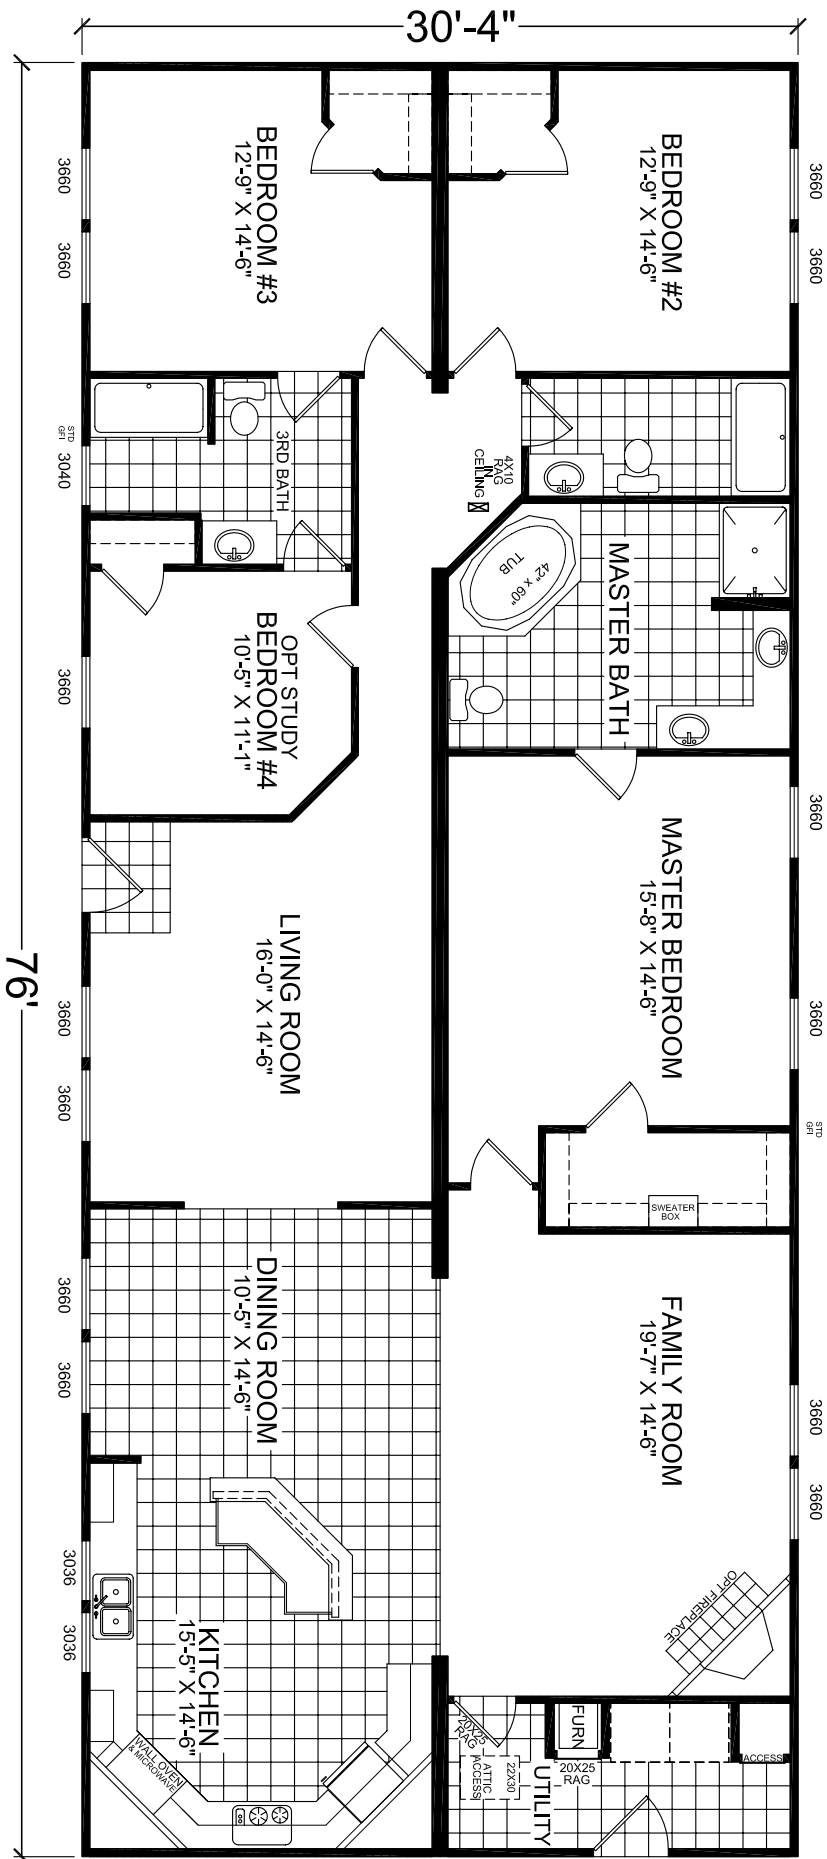

MODEL 23-3475, 3495, 3981
 4 BEDROOM, 3 BATH
 ACTUAL SIZE: 76' X 30'-4"
 TOTAL AREA: 2305 SQ. FT.

 <p>CHAMPION HOME BUILDERS CO.</p> <p>4055 HWY. 401 SOUTH LILLINGTON, NC 2</p>	
<p>PROJECT</p>	<p>TITLE: LITERATURE PLAN</p>
<p>MODEL:</p>	<p>DATE: 03/04/08</p>
<p>SCALE:</p>	<p>DRAWN BY: STAFF</p>
<p>REVISED:</p>	<p>REVISIONS:</p>
<p>SHEET NO:</p>	<p>L-101</p>
<p>PAGE:</p>	