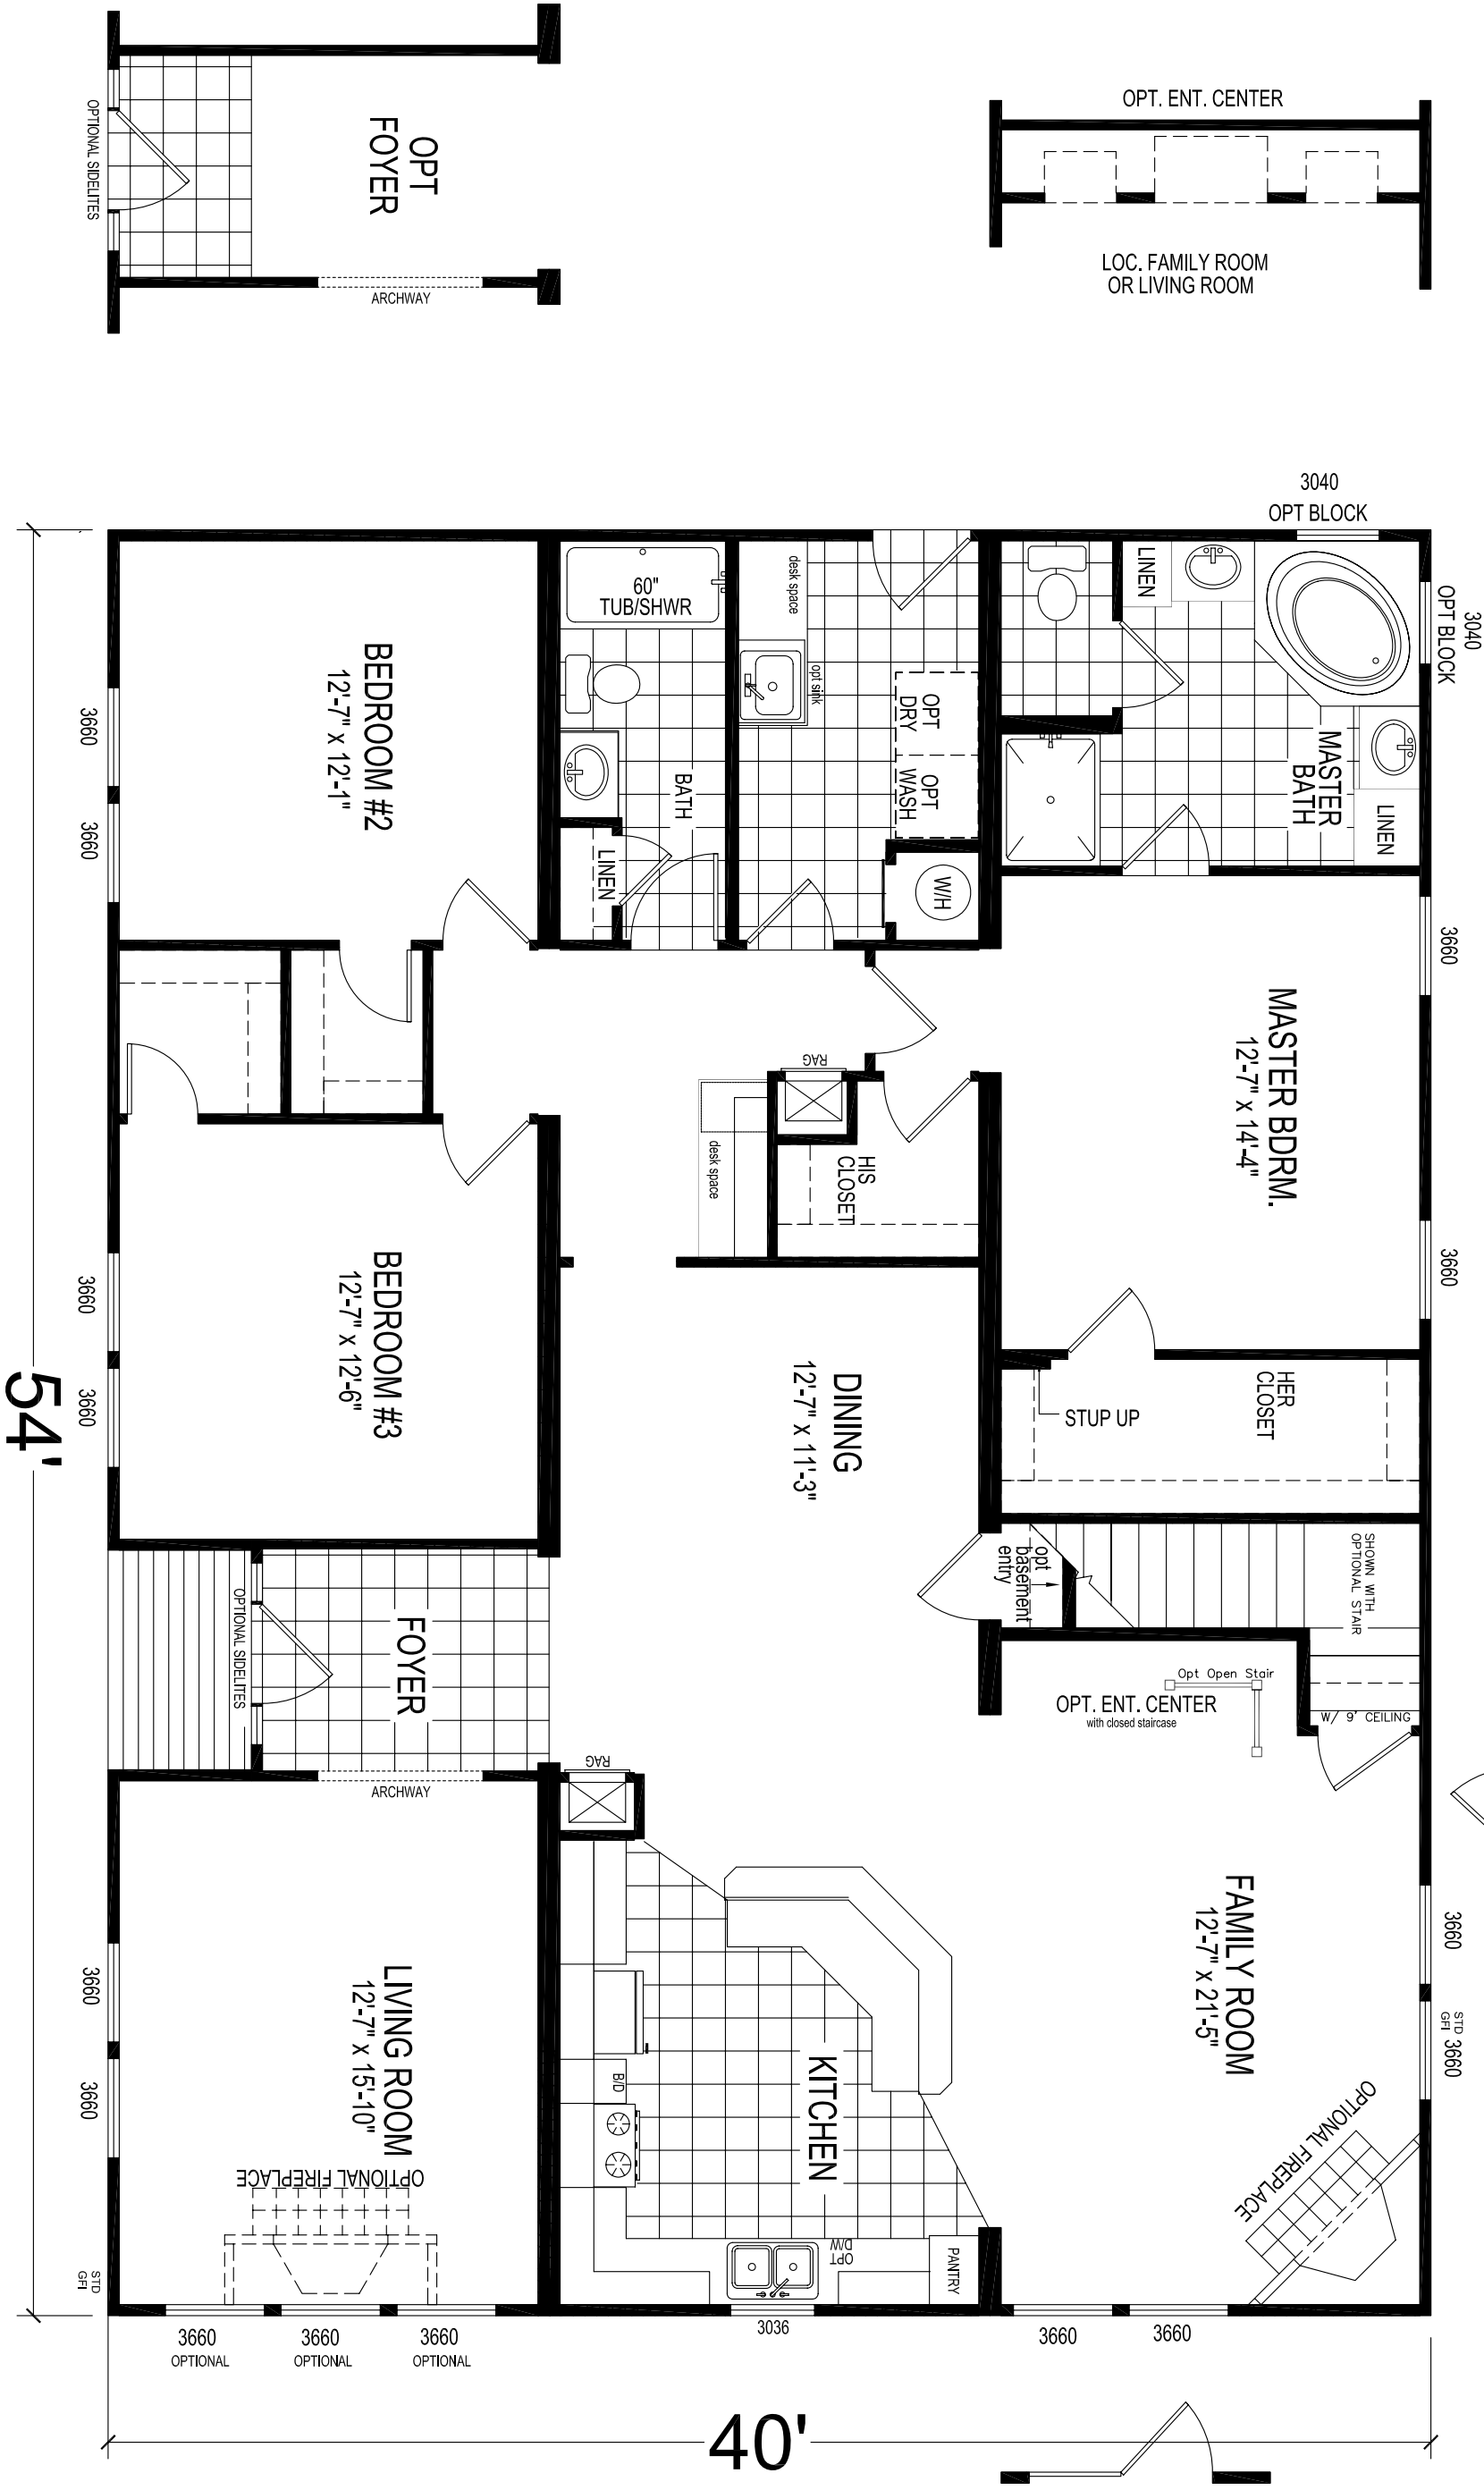

MODEL 23-454
 3 BEDROOM, 2 BATH
 ACTUAL SIZE: 54'-0" x 40'-0"
 TOTAL AREA: 2160 SQ. FT.

CHAMPION
 HOME BUILDERS CO.
 4055 HWY. 401 SOUTH LILLINGTON, NC 27546

PROJECT

TITLE:
 LITERATURE PLAN

MODEL:
 23-454, 776, 796
 40'-0" x 54'-0" 3 BEDROOM 2 BATH
 DATE: 03-05-04
 SCALE:
 DRAWN BY: CDB
 REVISED:
 REVISIONS

SHEET NO:
L-101

PAGE: