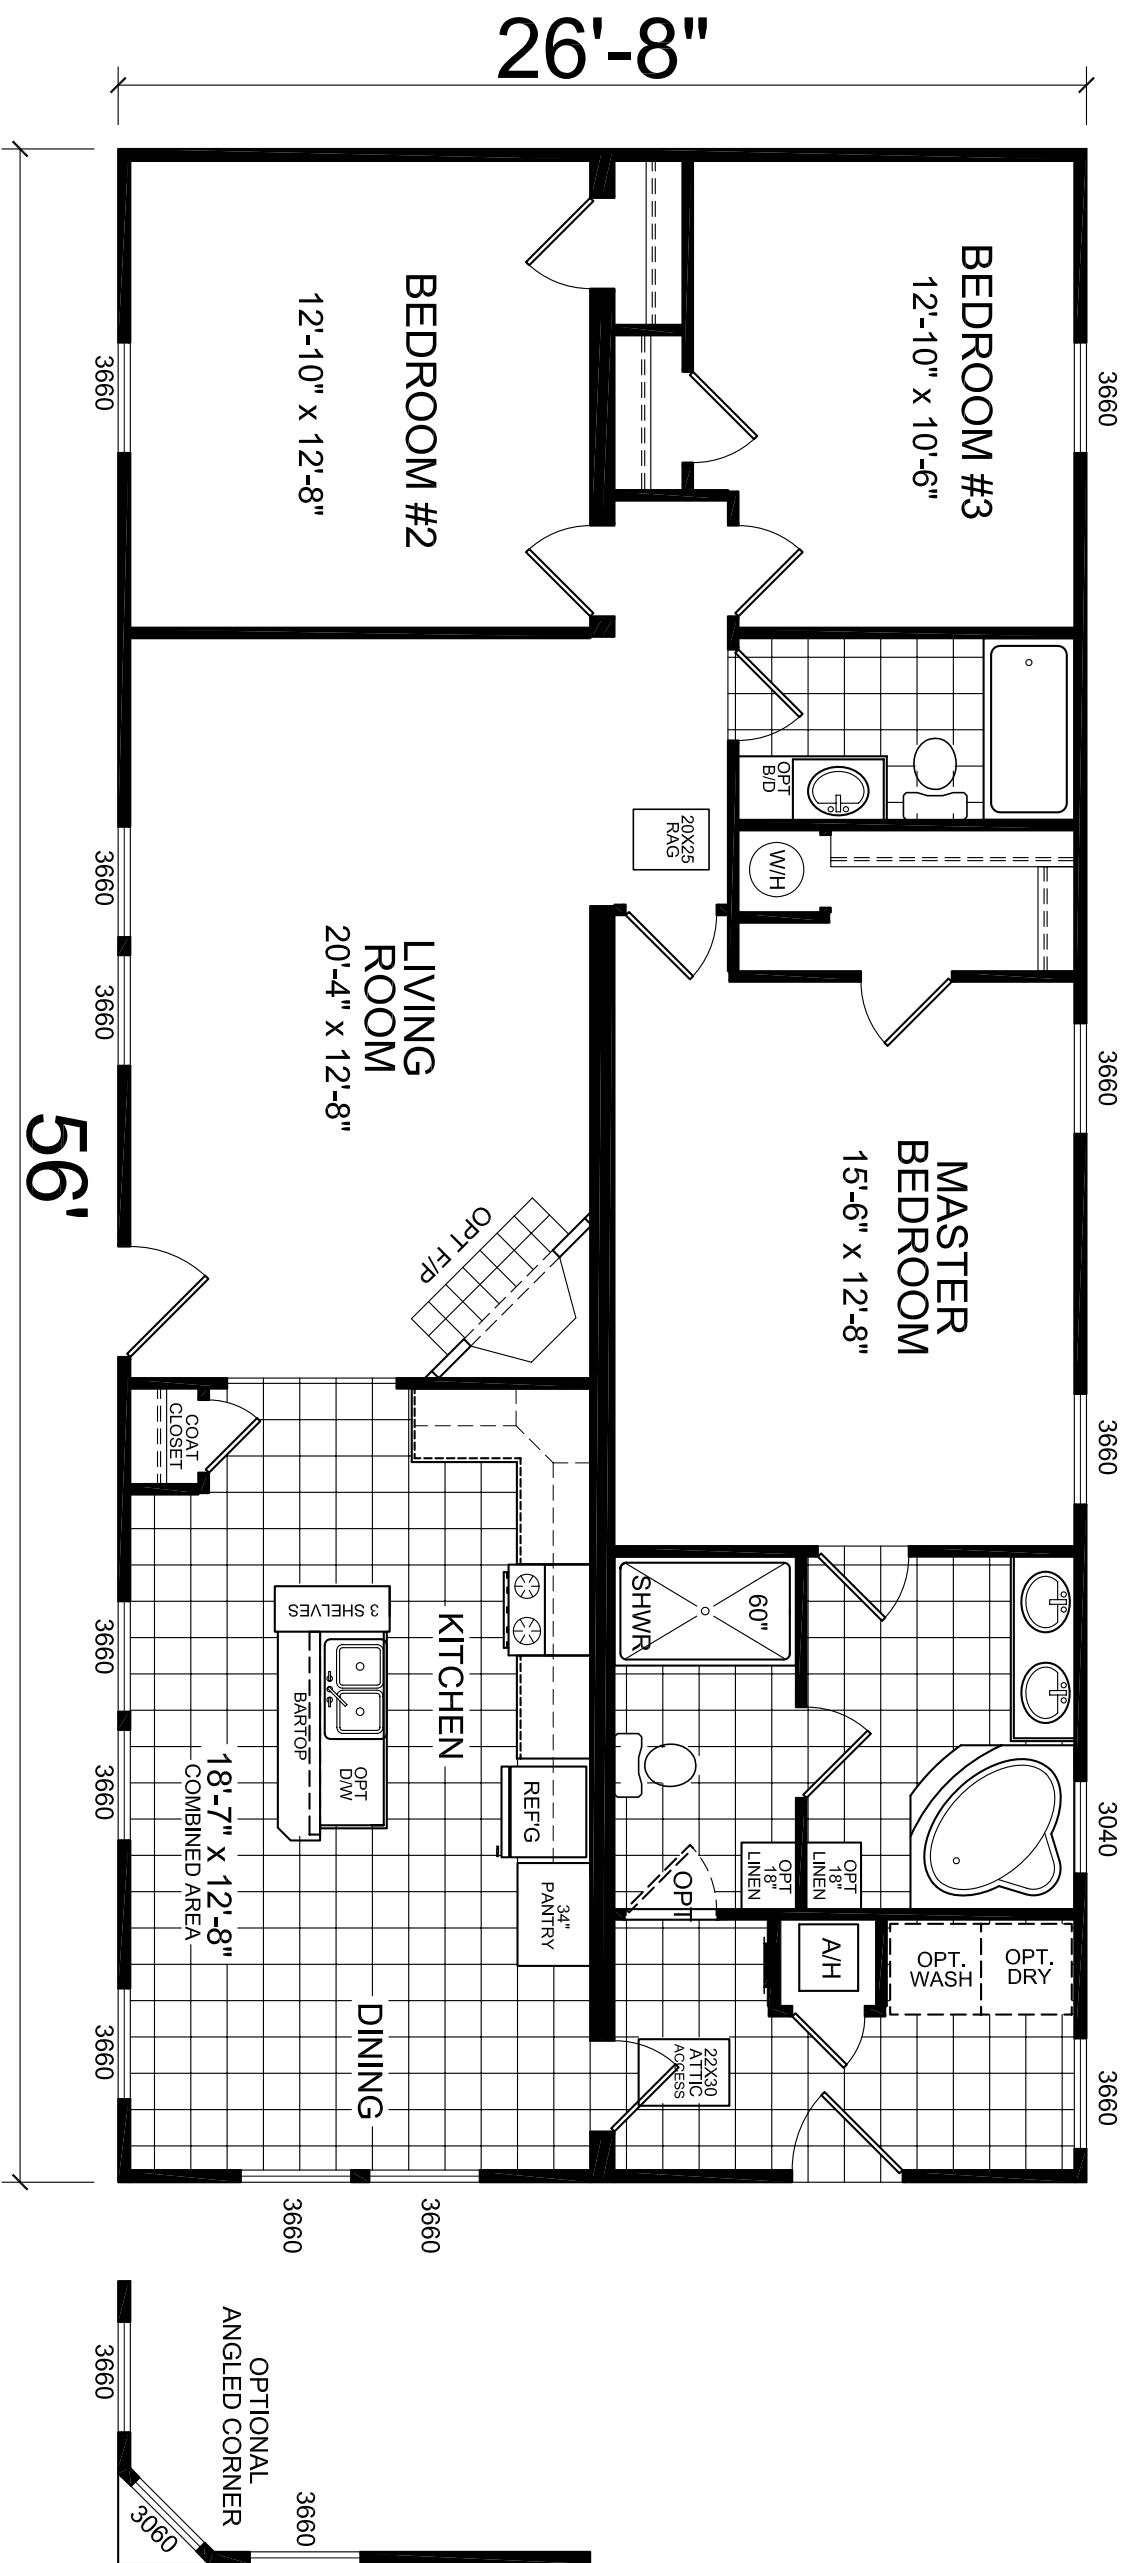

MODEL 23-654

3 BDRM, 2 BATH
 ACTUAL SIZE: 26'-8" X 56'-0"
 TOTAL AREA: 1493 SQ.FT.

USE WITH 7/12 DORMER WITH PORCH OPTION

TITLE:
 LITERATURE PLAN

MODEL:
 23-654
 26'-8" x 56'-0" - 3 BEDROOM 2 BATH
 DATE: 12-29-06
 SCALE:
 DRAWN BY: STAFF
 REVISED:
 REVISIONS