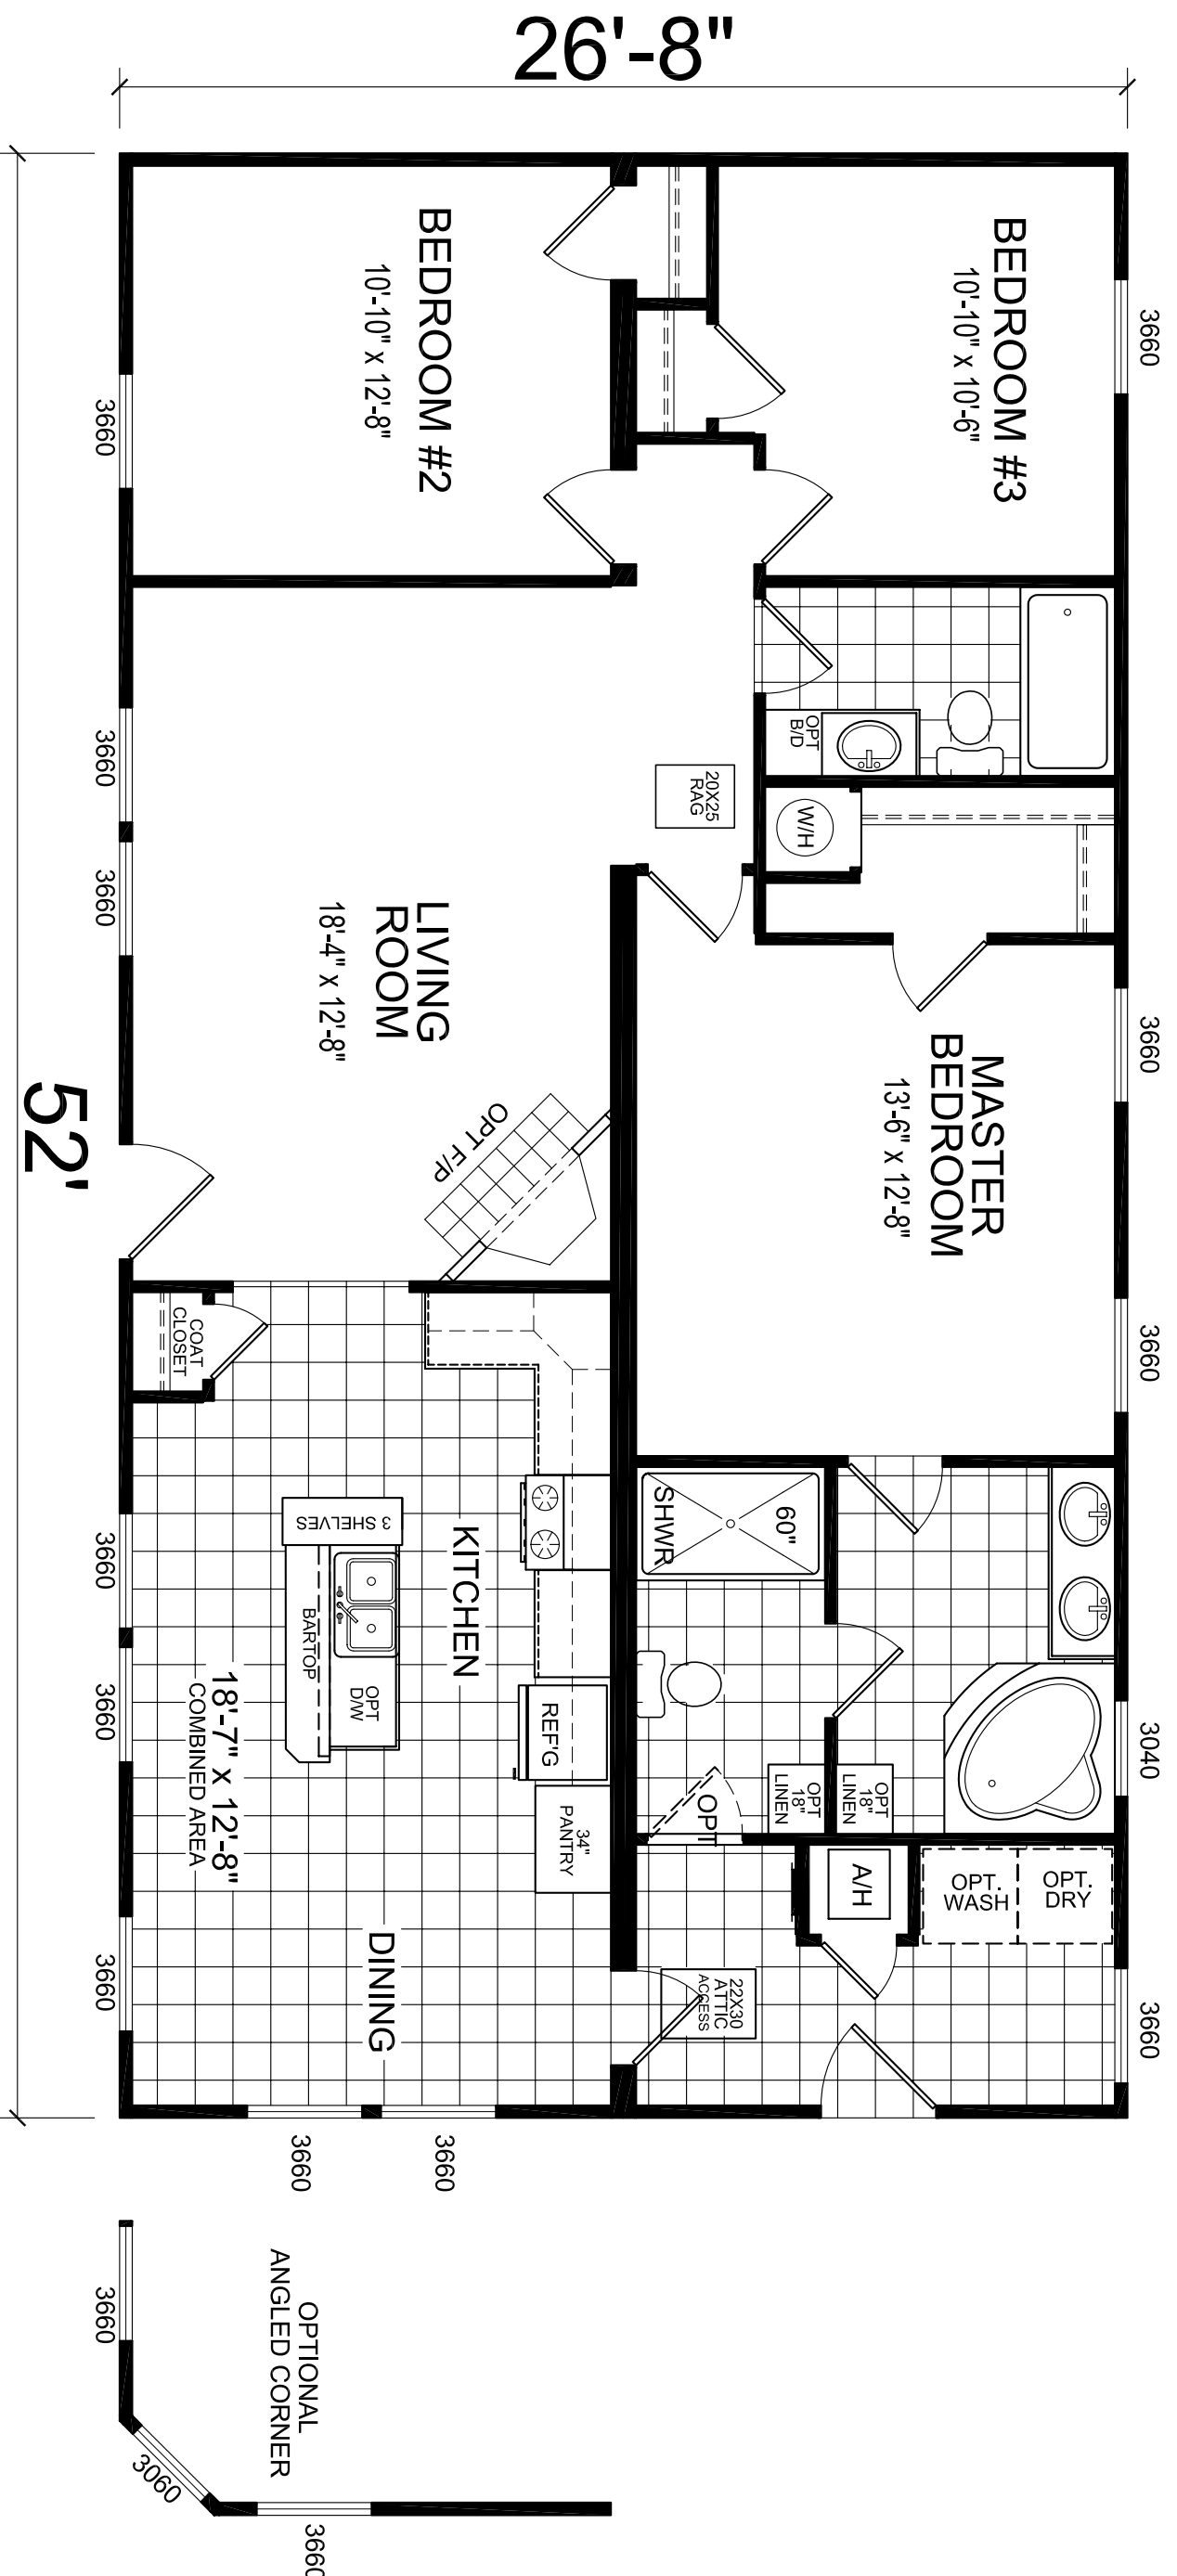

**MODEL 23-655**

3 BDRM, 2 BATH  
 ACTUAL SIZE: 26'-8" X 52'-0"  
 TOTAL AREA: 1386 SQ.FT.

**CHAMPION**  
HOME BUILDERS CO.

4055 HWY. 401 SOUTH LILLINGTON, NC 27546

PROJECT

TITLE:  
LITERATURE PLAN

MODEL:	23-655
DATE:	12-29-06
SCALE:	
DRAWN BY:	STAFF
REVISIONS:	
SHEET NO.:	L-101
PAGE:	