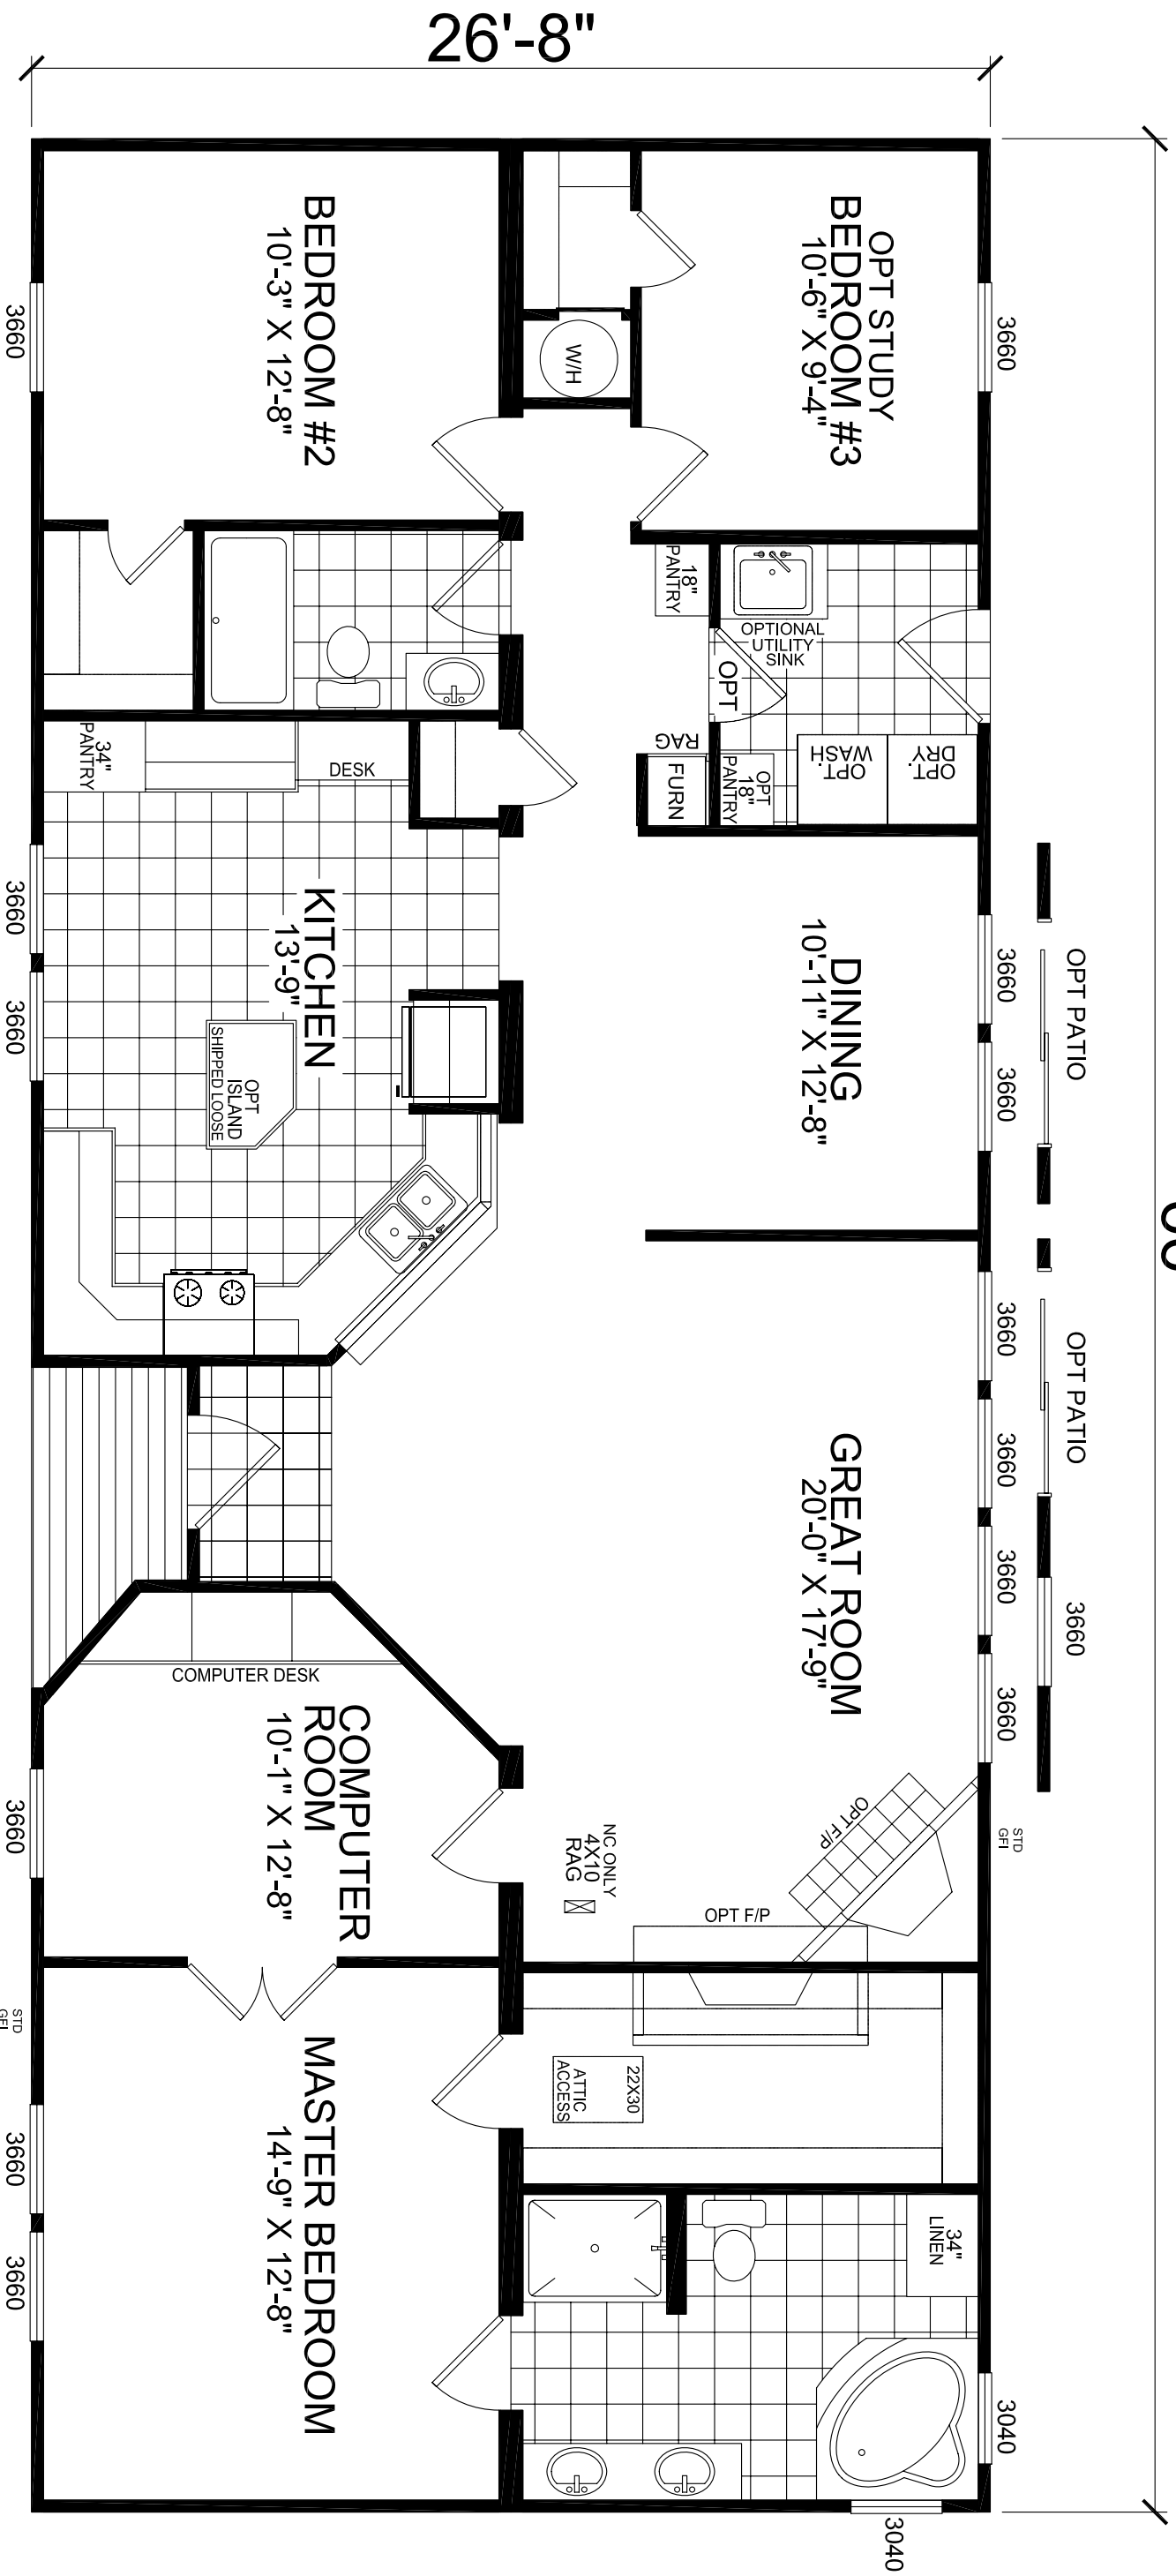

23-759
3 BEDROOM, 2 BATH
 ACTUAL SIZE: 66'-0" X 40'-0"
 TOTAL AREA: 1760 SQ. FT.

66'

CHAMPION
 HOME BUILDERS CO.

4055 HWY. 401 SOUTH LILLINGTON, NC 27546

PROJECT

TITLE:
 LITERATURE PLAN

MODEL:
23-759
 26'-8" x 66'-0" 3 BEDROOM 2 BATH
 DATE: 11/12/04
 SCALE:
 DRAWN BY: JPT
 REVISED:
 REVISIONS

SHEET NO:

L-101

PAGE: