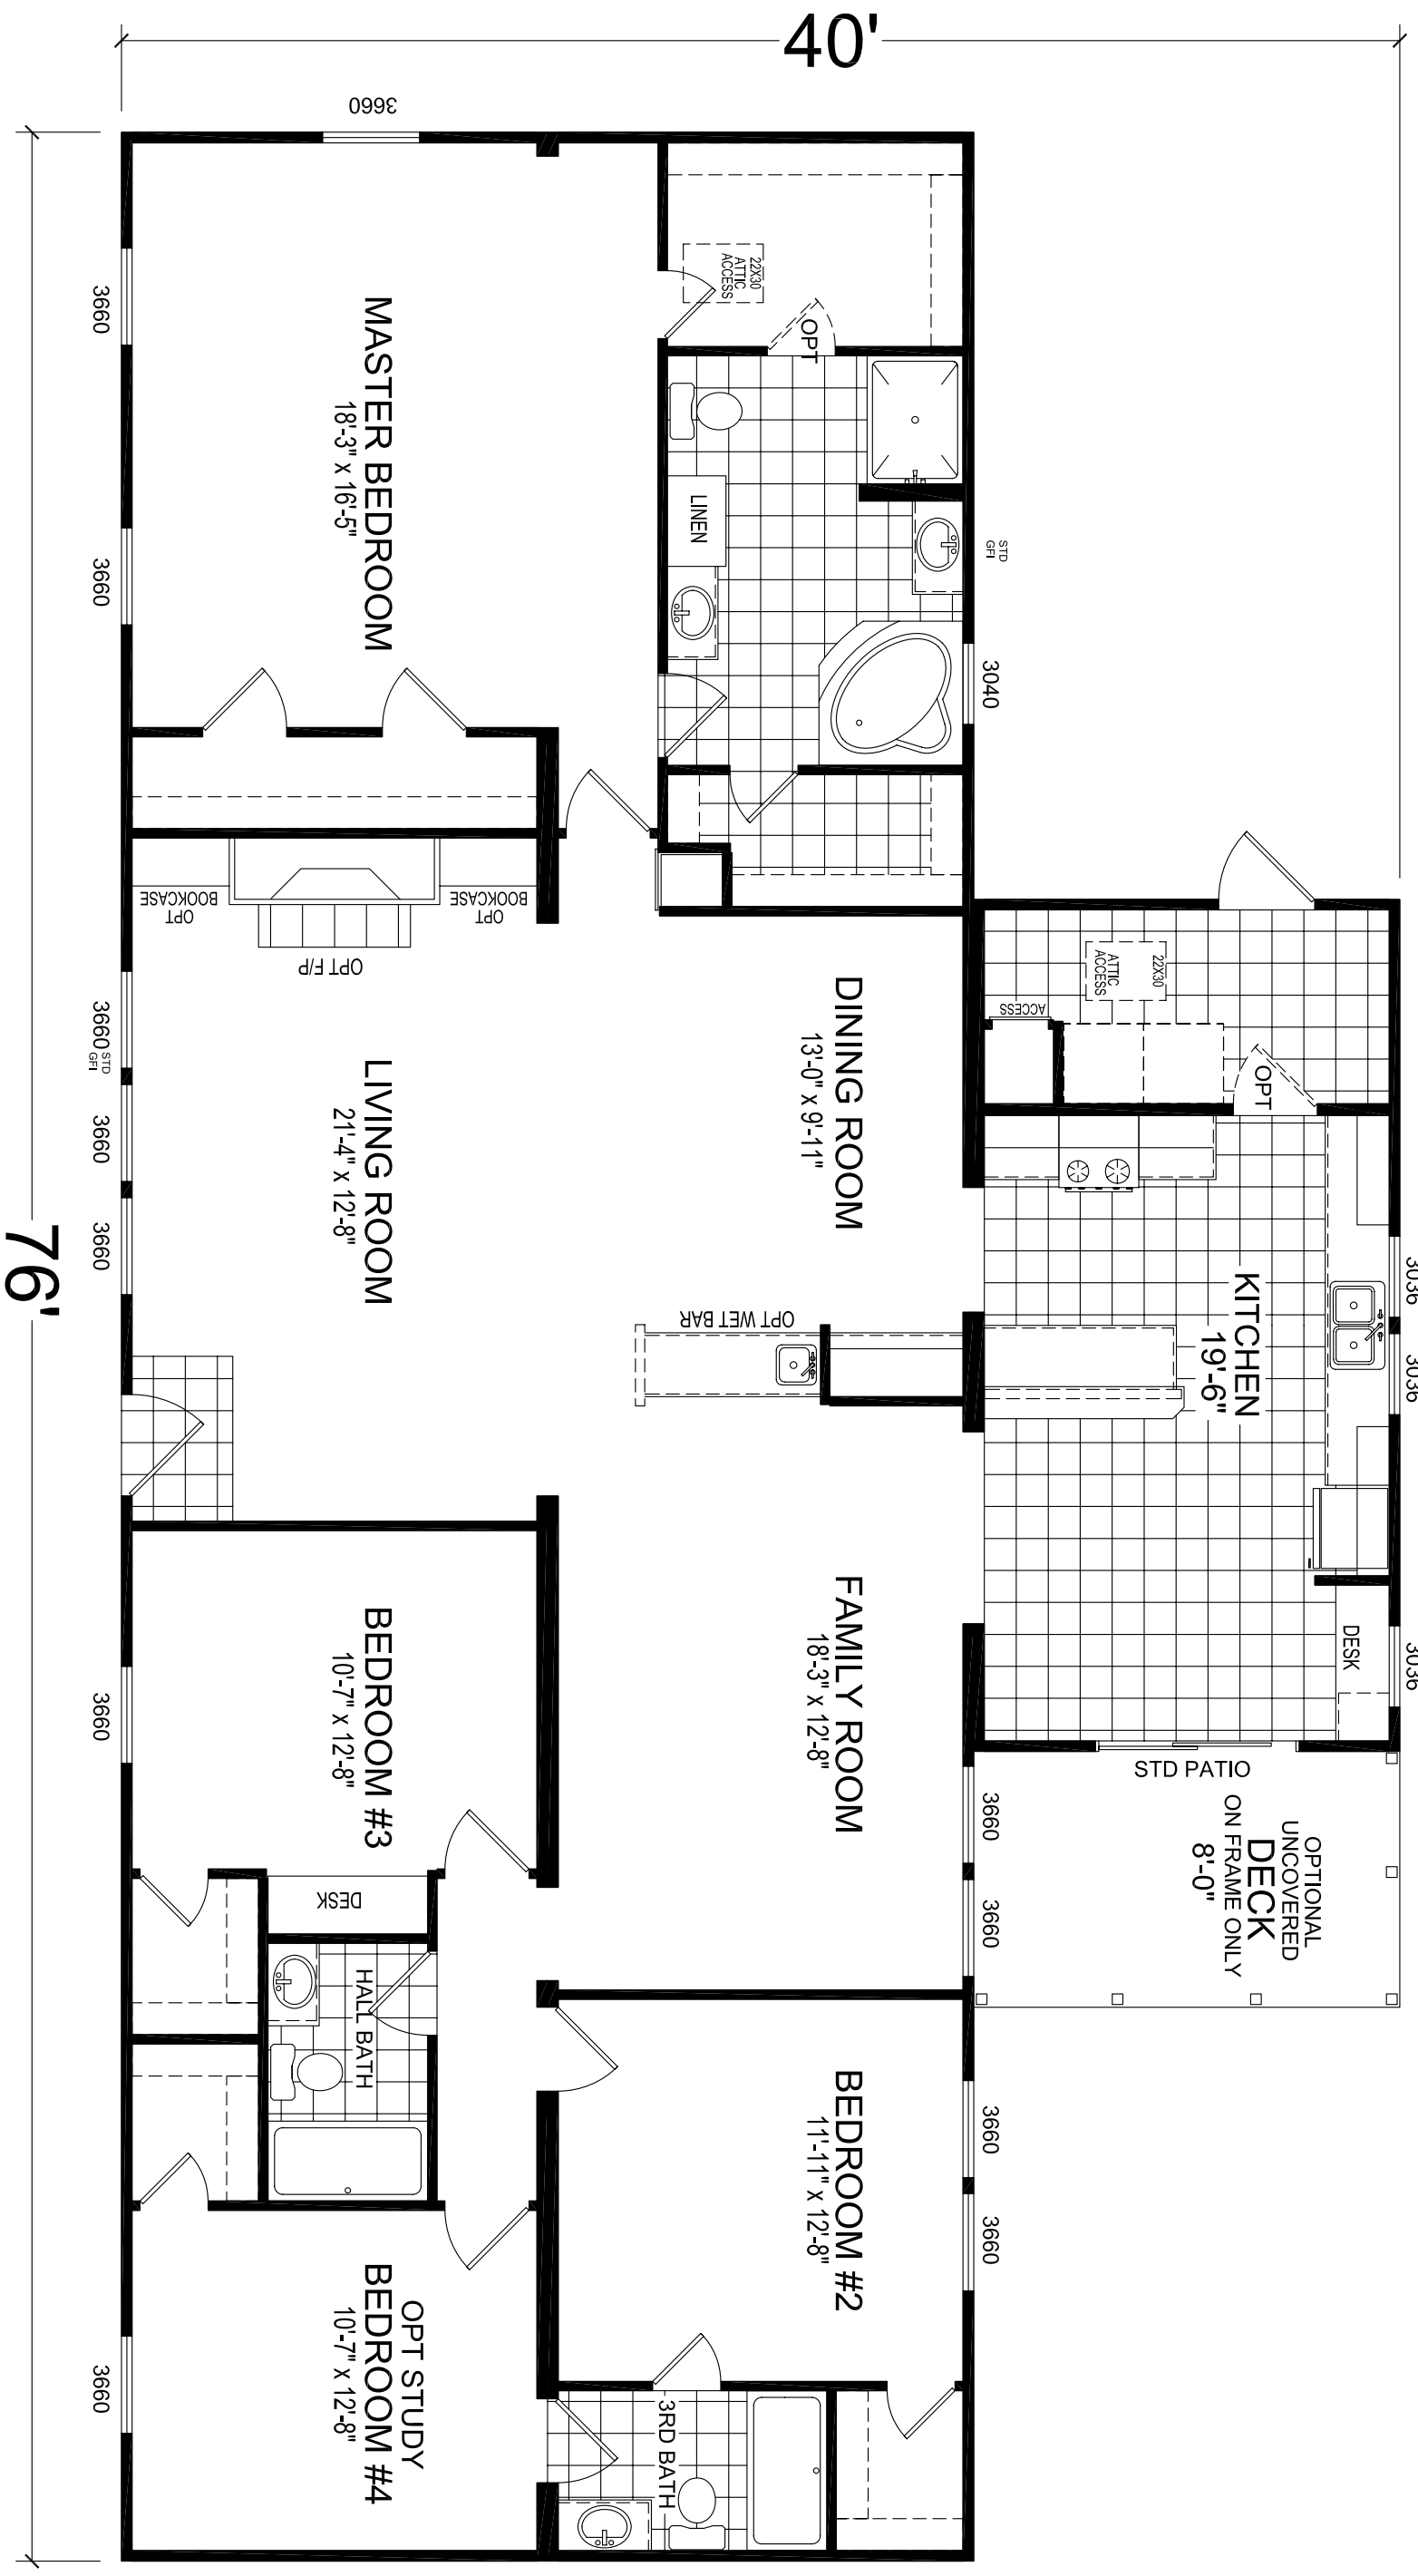

# MODEL 23-761

4 BDRM, 3 BATH  
 ACTUAL SIZE: 76' X 40'  
 TOTAL AREA: 2382 SQ.FT.

**CHAMPION**  
 HOME BUILDERS CO.

4055 HWY. 401 SOUTH LILLINGTON, NC 27546

PROJECT

TITLE:	LITERATURE PLAN
MODEL:	23-761
DATE:	2/25/04
SCALE:	40'-0" x 76'-0" 4 BEDROOM 3 BATH
DRAWN BY:	JPT
REVISED:	REVISIONS

SHEET NO:	L-101
PAGE:	