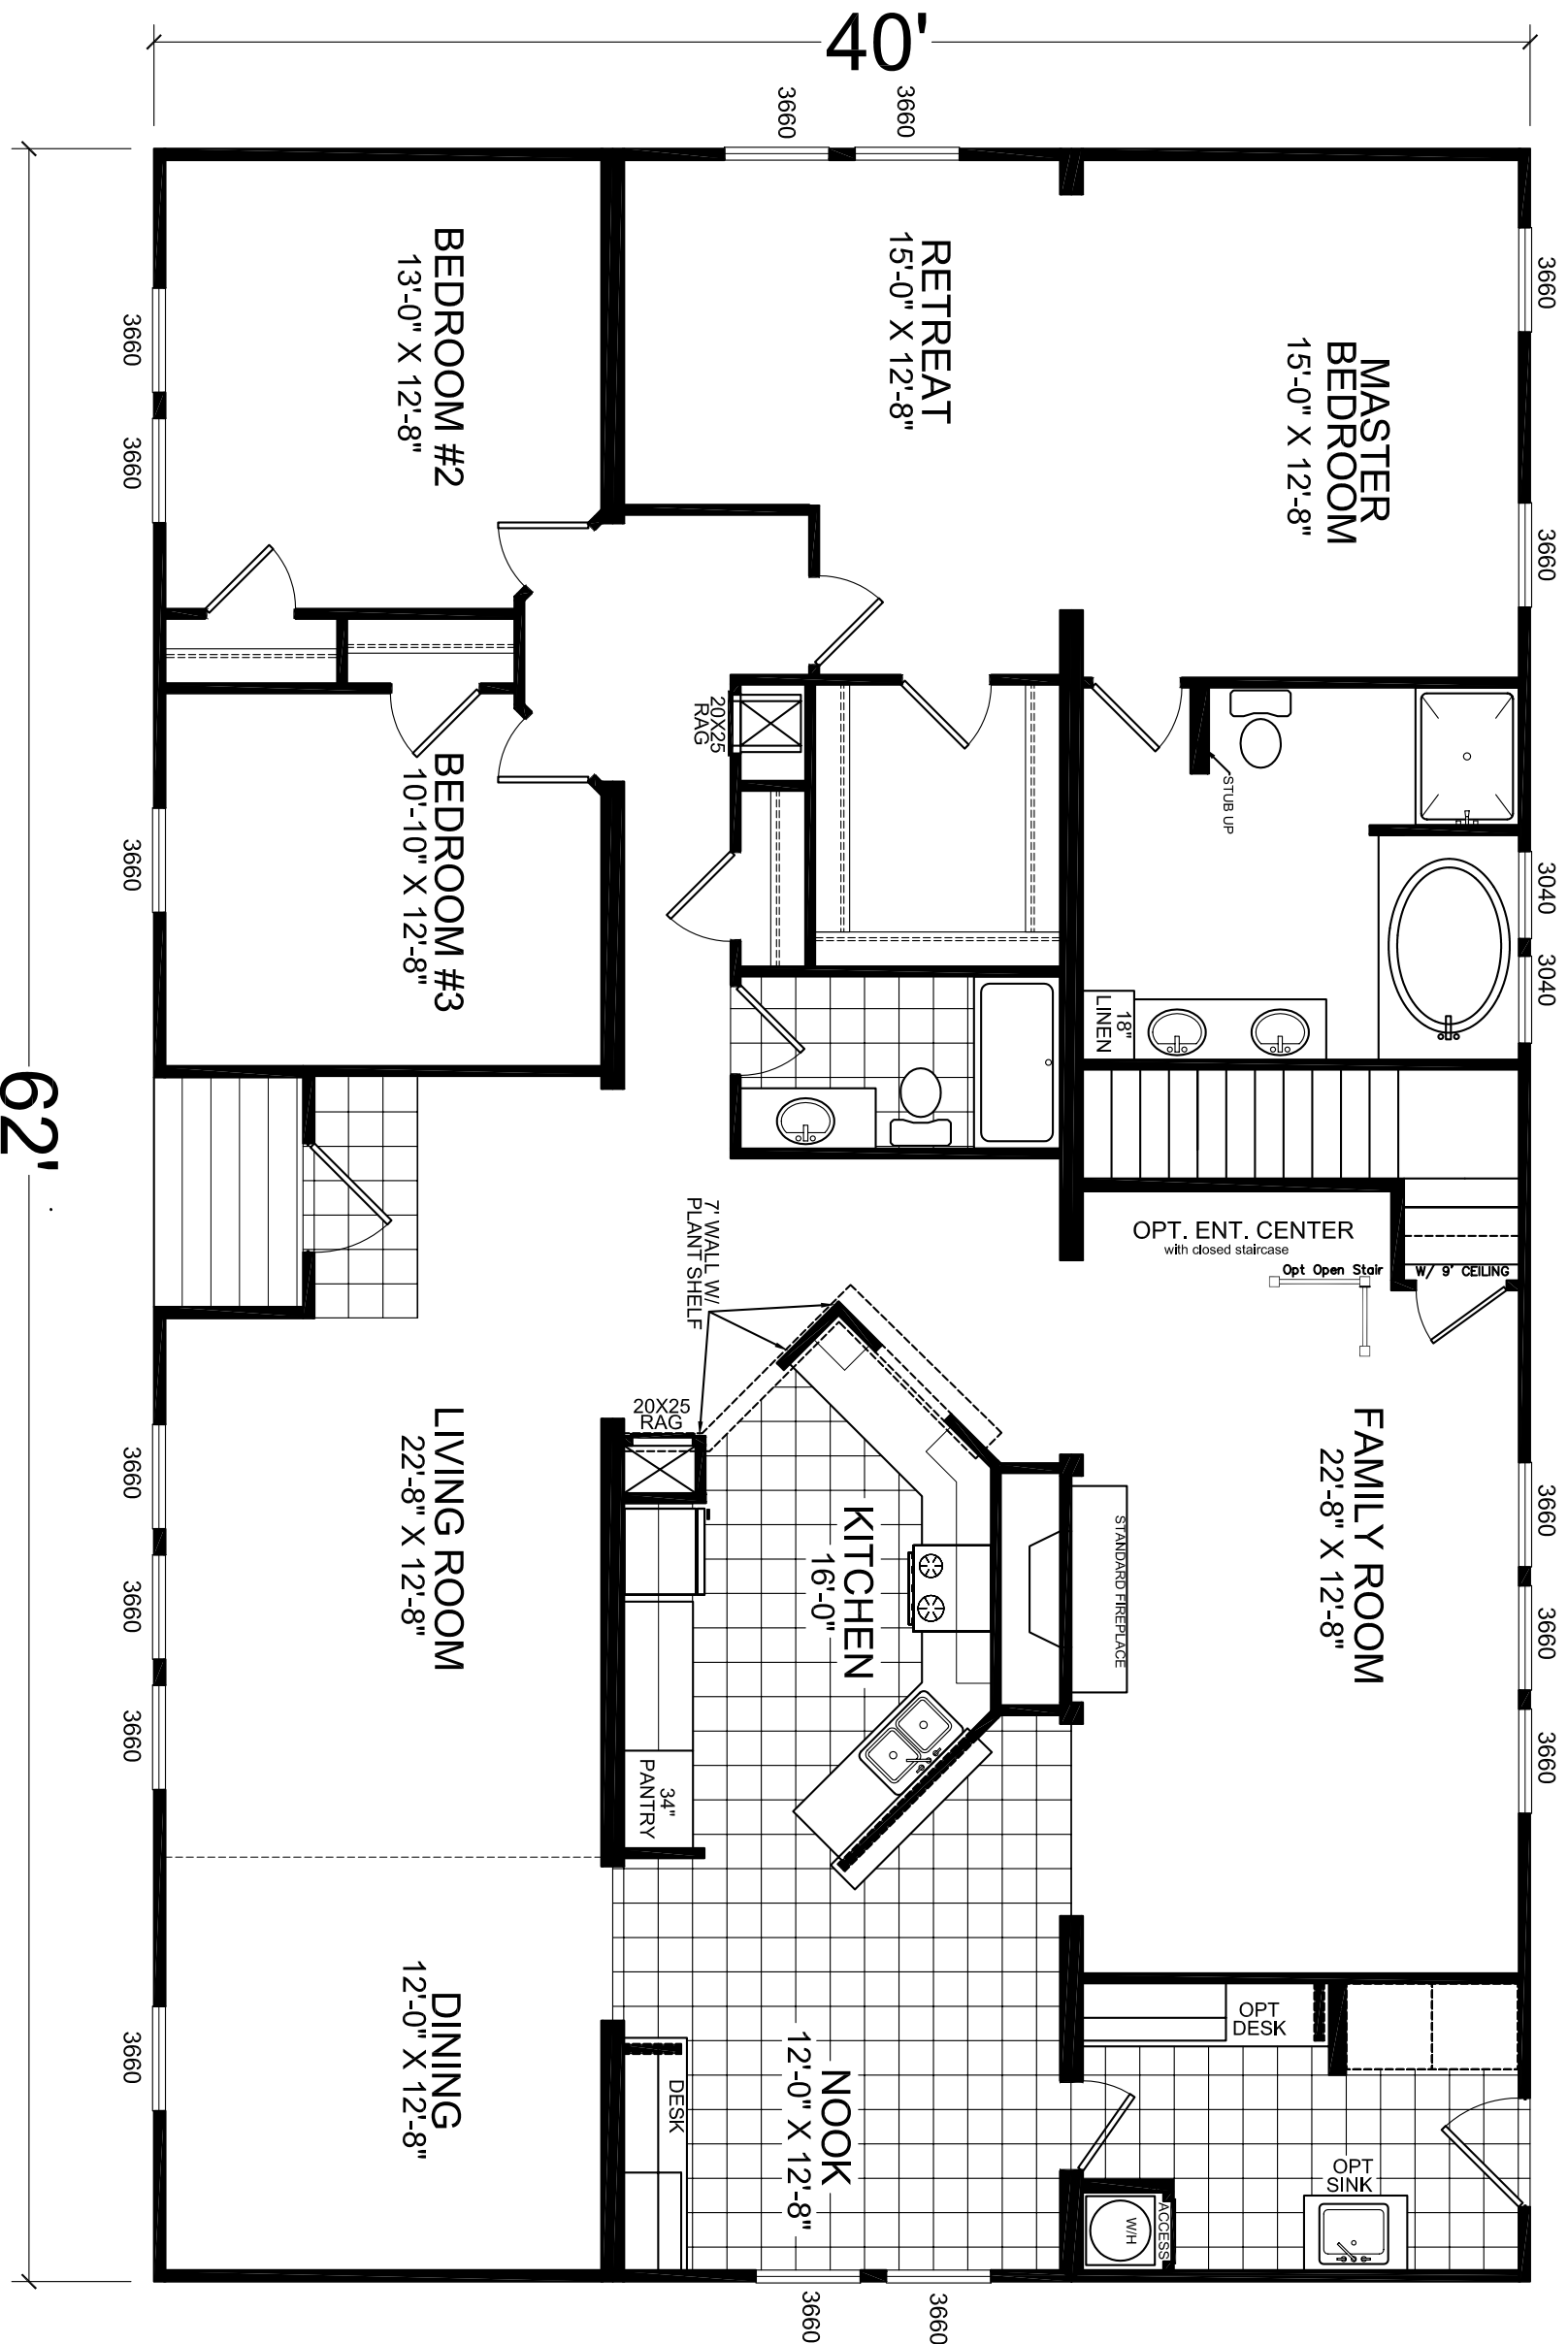

# MODEL 23-799 CAPE

3 BEDROOM, 2 BATH  
 ACTUAL SIZE: 62' X 40'  
 TOTAL AREA: 2451 SQ. FT.  
 UNFINISHED FLEX SPACE  
 APPROX. 1550 SF

4055 HWY. 401 SOUTH LILLINGTON, NC 27546

PROJECT

TITLE:  
 LITERATURE PLAN

MODEL:  
 23-799 CAPE  
 40'-0" x 62'-0" - 3 BEDROOM, 2 BATH  
 DATE: 02/26/04  
 SCALE:  
 DRAWN BY: JPT  
 REVISED:  
 REVISIONS  
 Omit 1 window in Nook 7-24

SHEET NO:  
 L-101

PAGE: