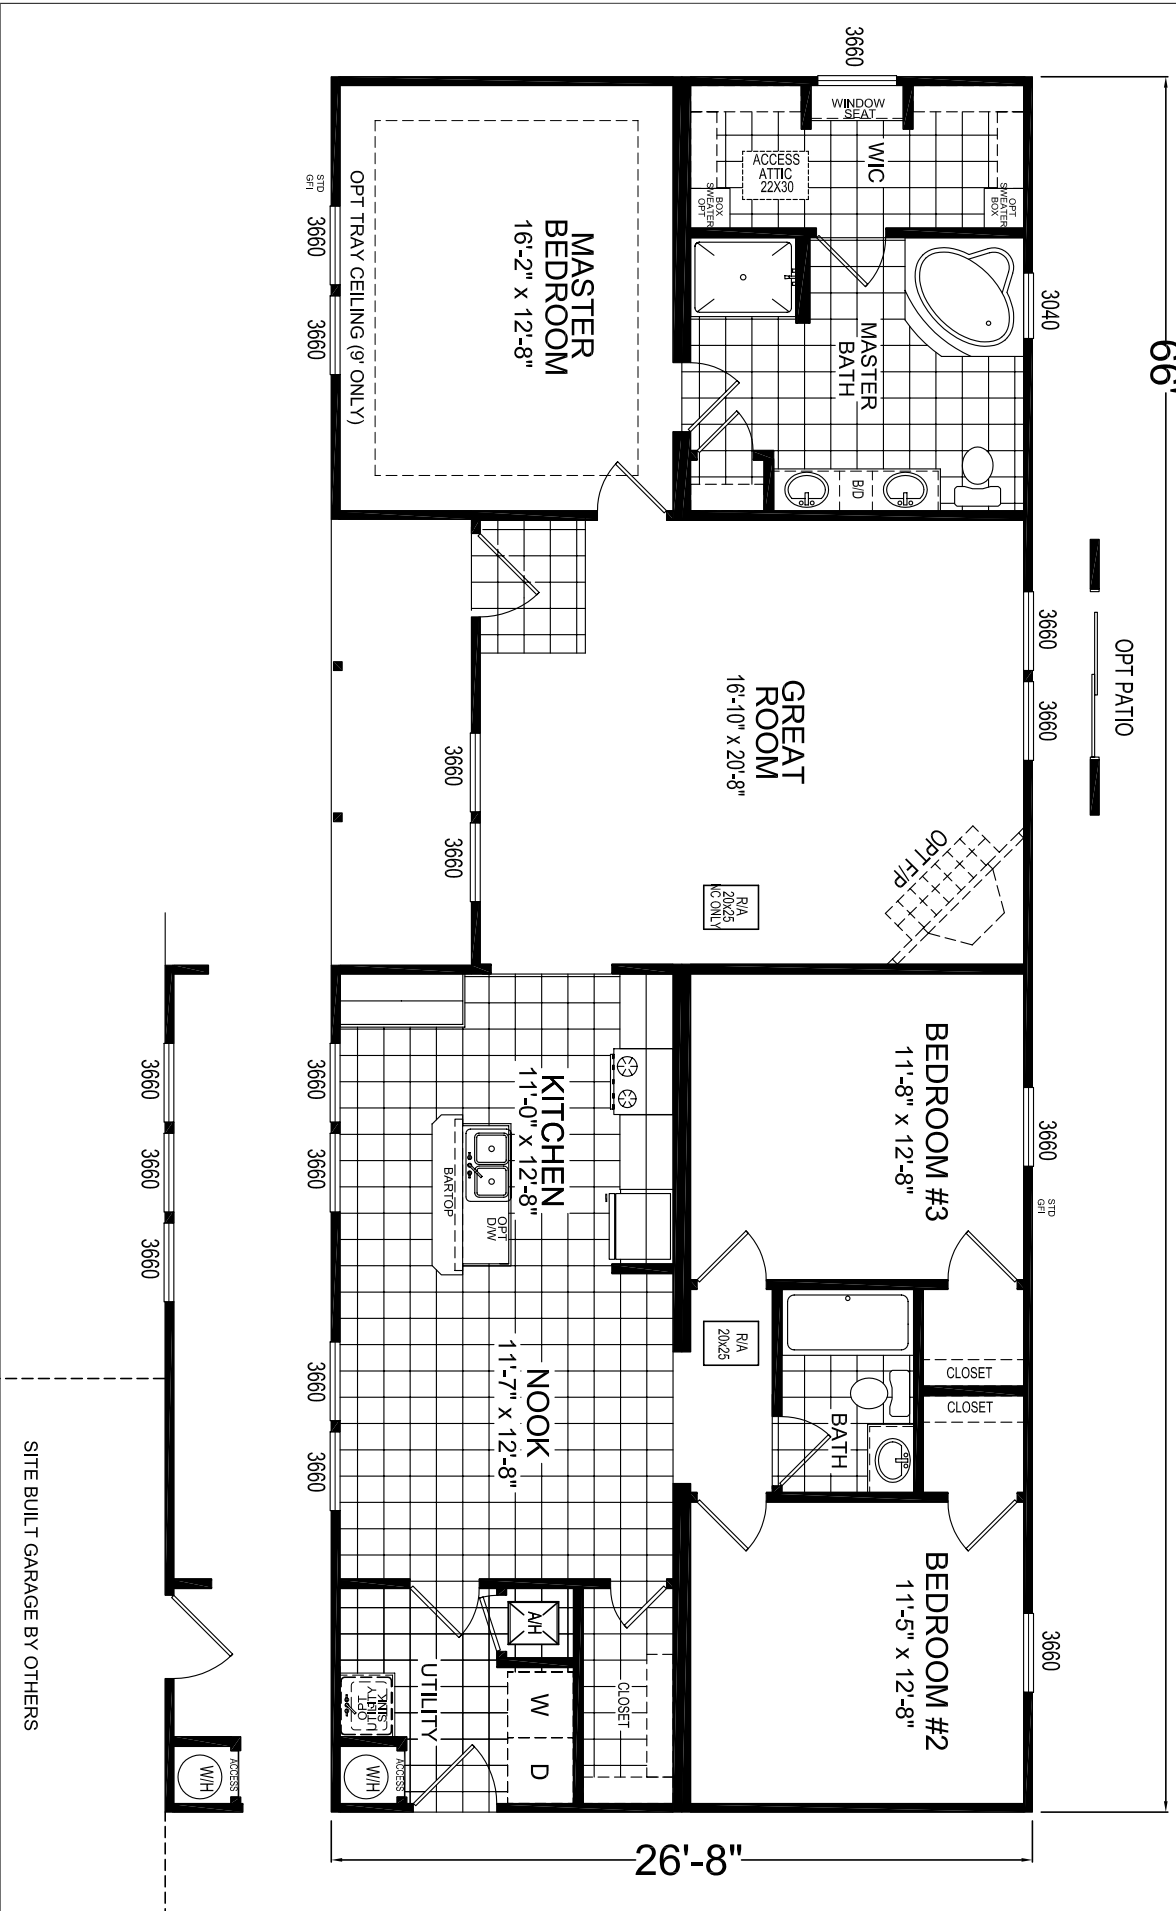

# MODEL 23-EZ069

3 BEDROOM, 2 BATH

ACTUAL SIZE: 26'-8" x 66'-0"

TOTAL AREA: 1671 SQ. FT. (EXCLUDING PORCH)

TITLE:	LITERATURE PLAN
MODEL:	23-EZ069
DATE:	1/25/08
SCALE:	AS SHOWN
DRAWN BY:	JPT
REVISIONS:	
SHEET NO.:	L-101
PAGE:	