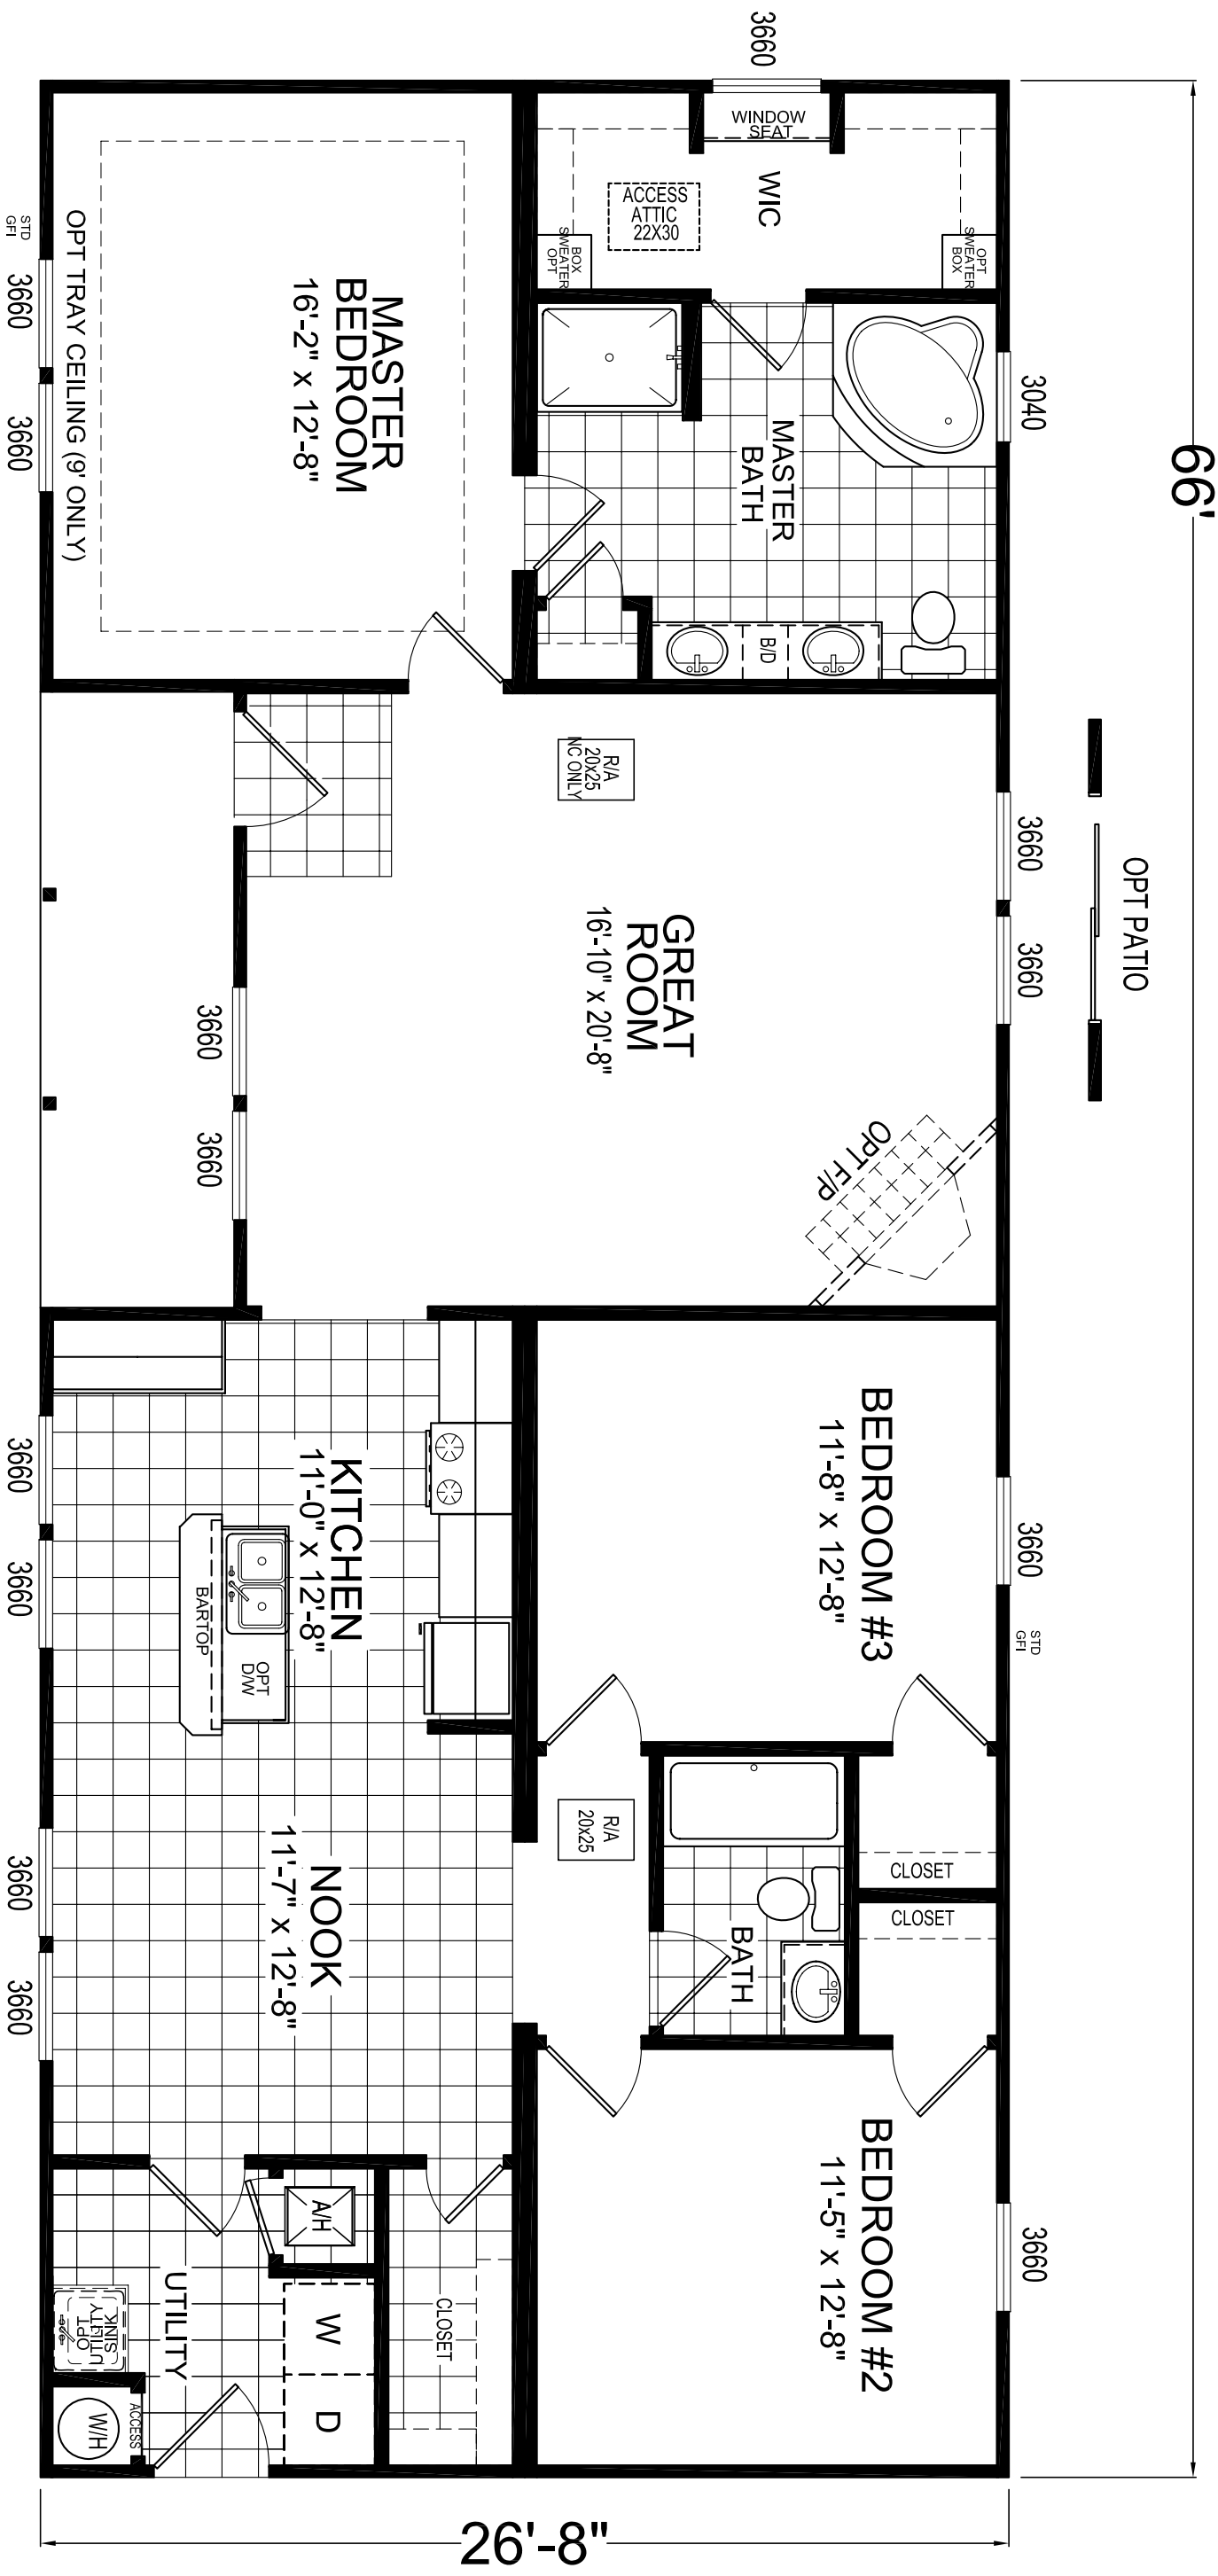

MODEL 23-EZ069
3 BEDROOM, 2 BATH
ACTUAL SIZE: 26'-8" x 66'-0"
TOTAL AREA: 1671 SQ. FT. (EXCLUDING PORCH)

CHAMPION
 HOME BUILDERS CO.
 4055 HWY. 401 SOUTH LILLINGTON, NC 27546

PROJECT

TITLE:
 LITERATURE PLAN

MODEL:
23-EZ069
 26'-8" x 66'-0" 3 BEDROOM 2 BATH
 DATE: 1/25/08
 SCALE:
 DRAWN BY: JPT
 REVISED:
 REVISIONS

SHEET NO:
L-101

PAGE: