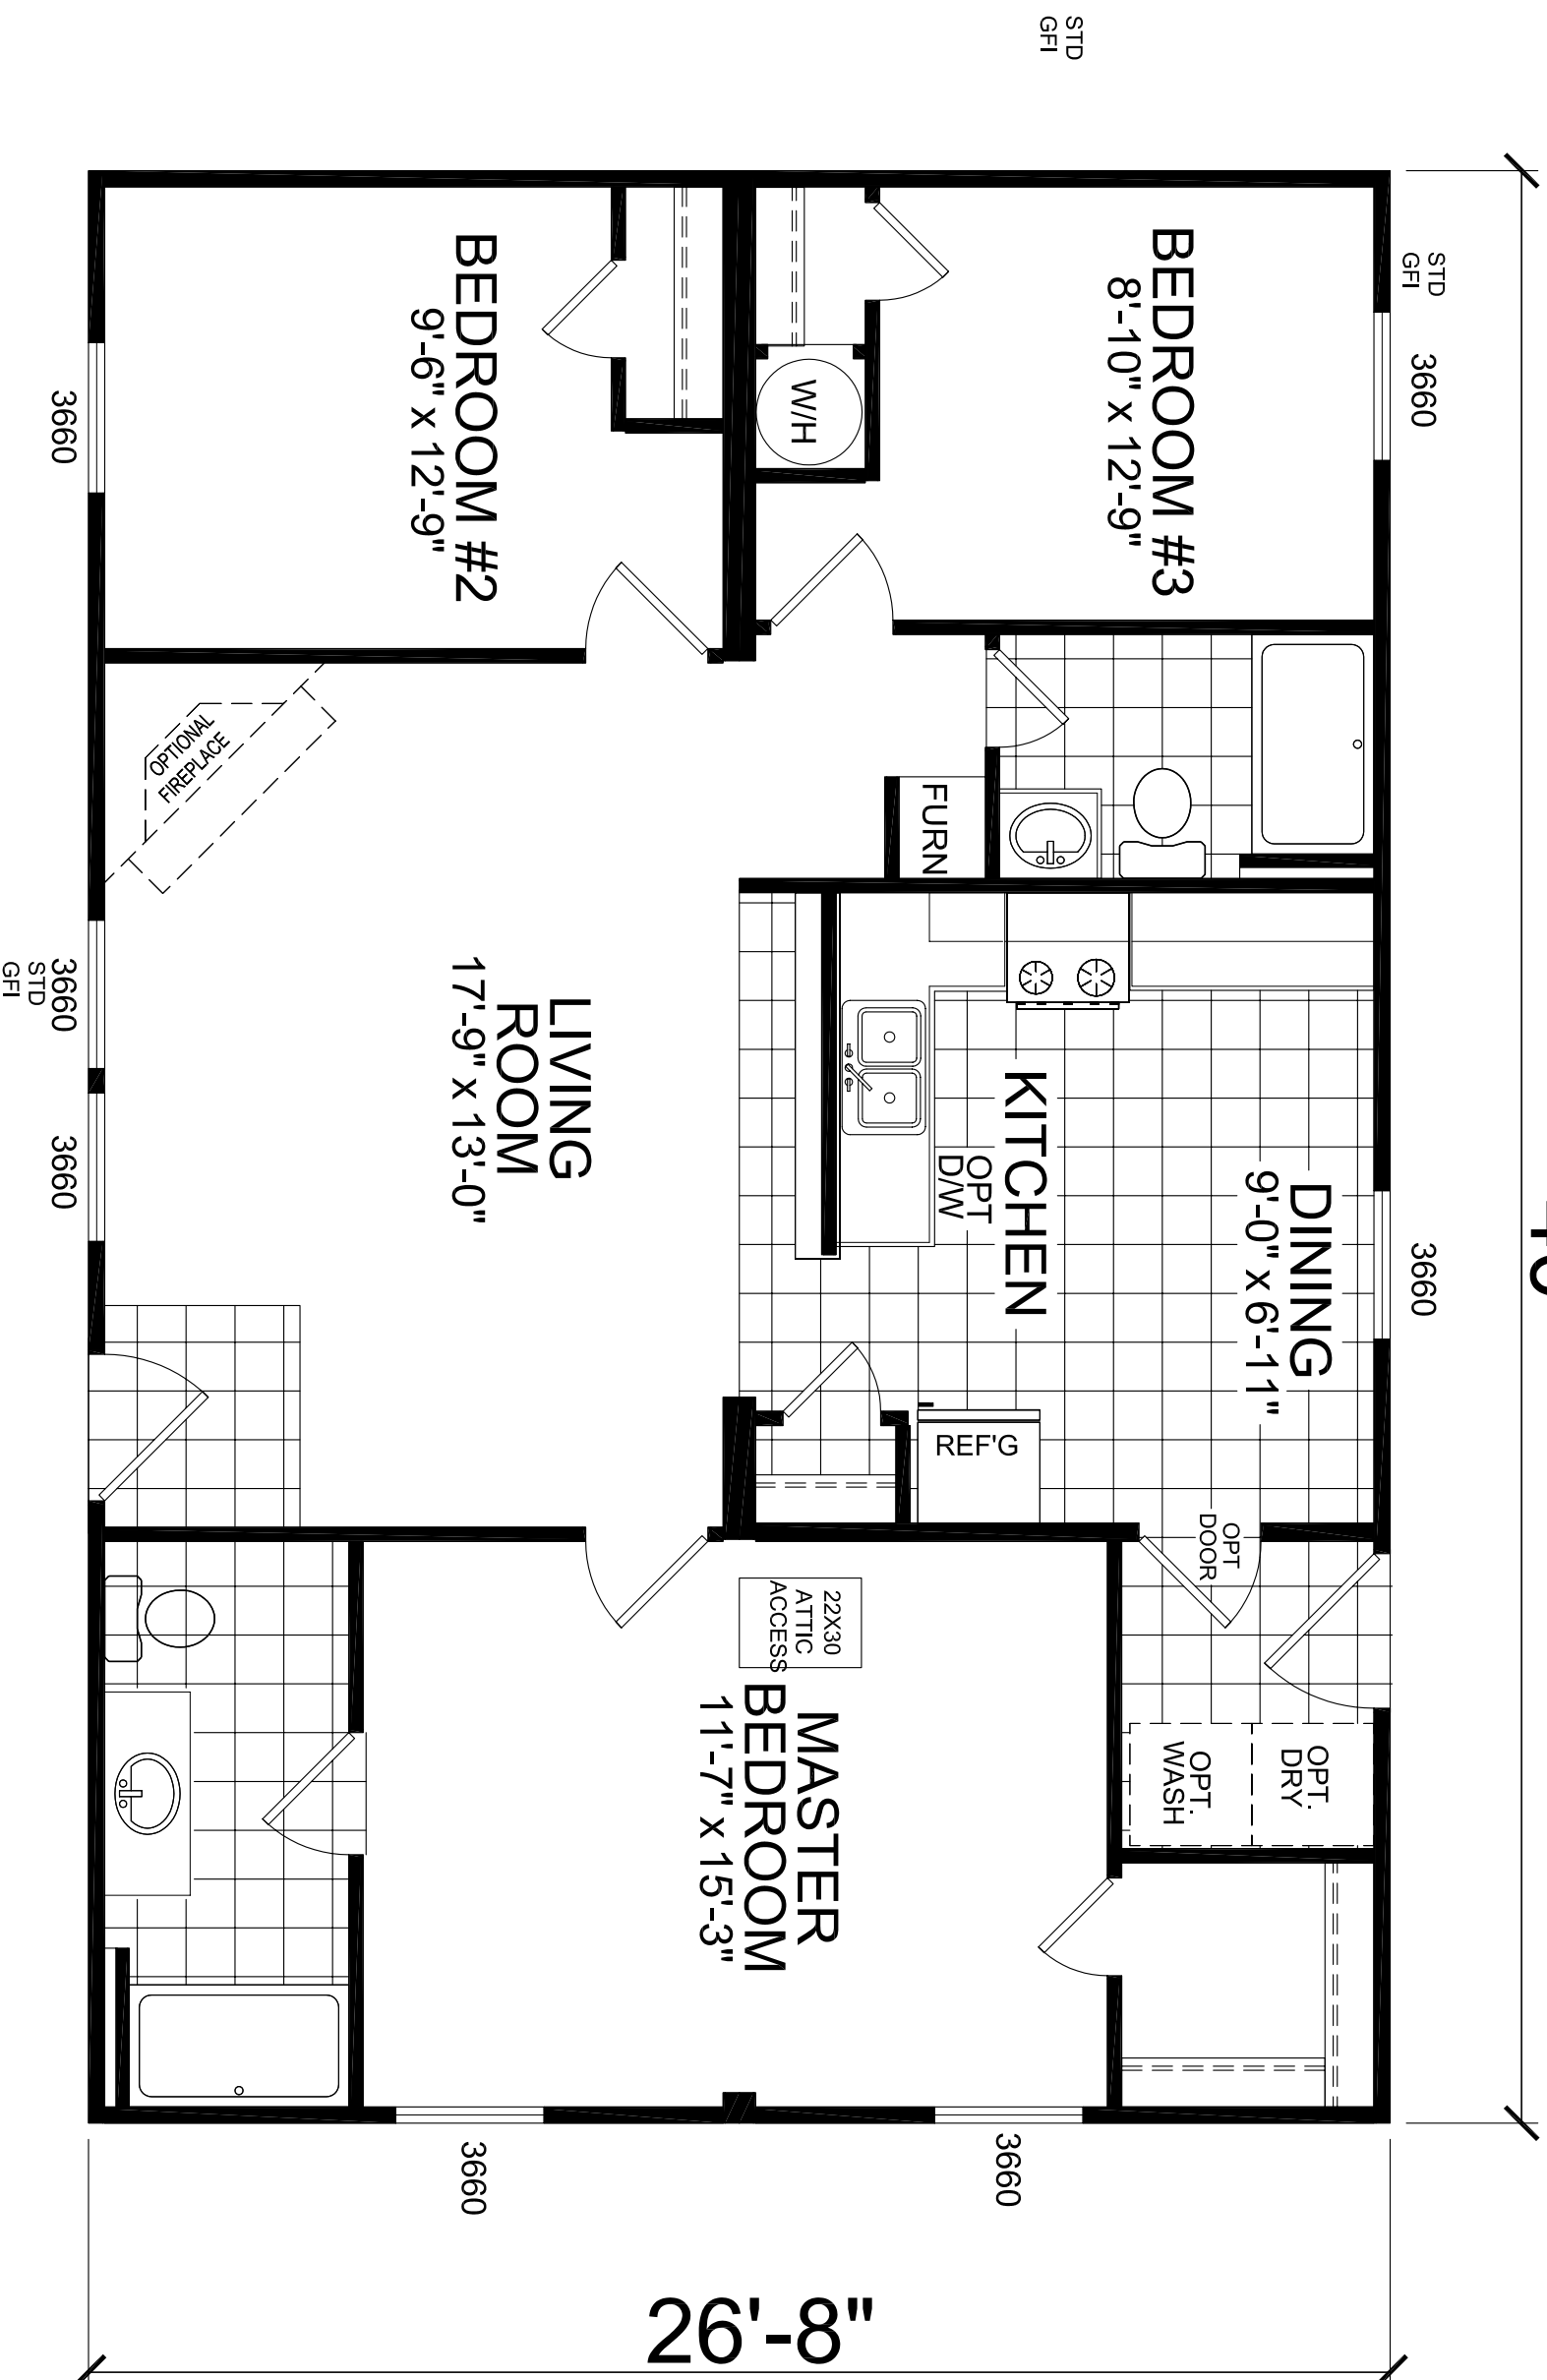

MODEL 23-LE40

3 BEDROOM, 2 BATH

ACTUAL SIZE: 26'-8" X 40'-0"

TOTAL AREA: 1,066 SQ. FT.

3660 3660

40'

CHAMPION
HOME BUILDERS CO.

4055 HWY. 401 SOUTH LILLINGTON, NC 27546

PROJECT

TITLE:	LITERATURE PLAN
MODEL:	23-LE40
DATE:	3/10/06
SCALE:	
DRAWN BY:	JPT
REVISIONS:	

MODEL:	23-LE40
DATE:	3/10/06
SCALE:	
DRAWN BY:	JPT
REVISIONS:	

SHEET NO:	L-101
PAGE:	