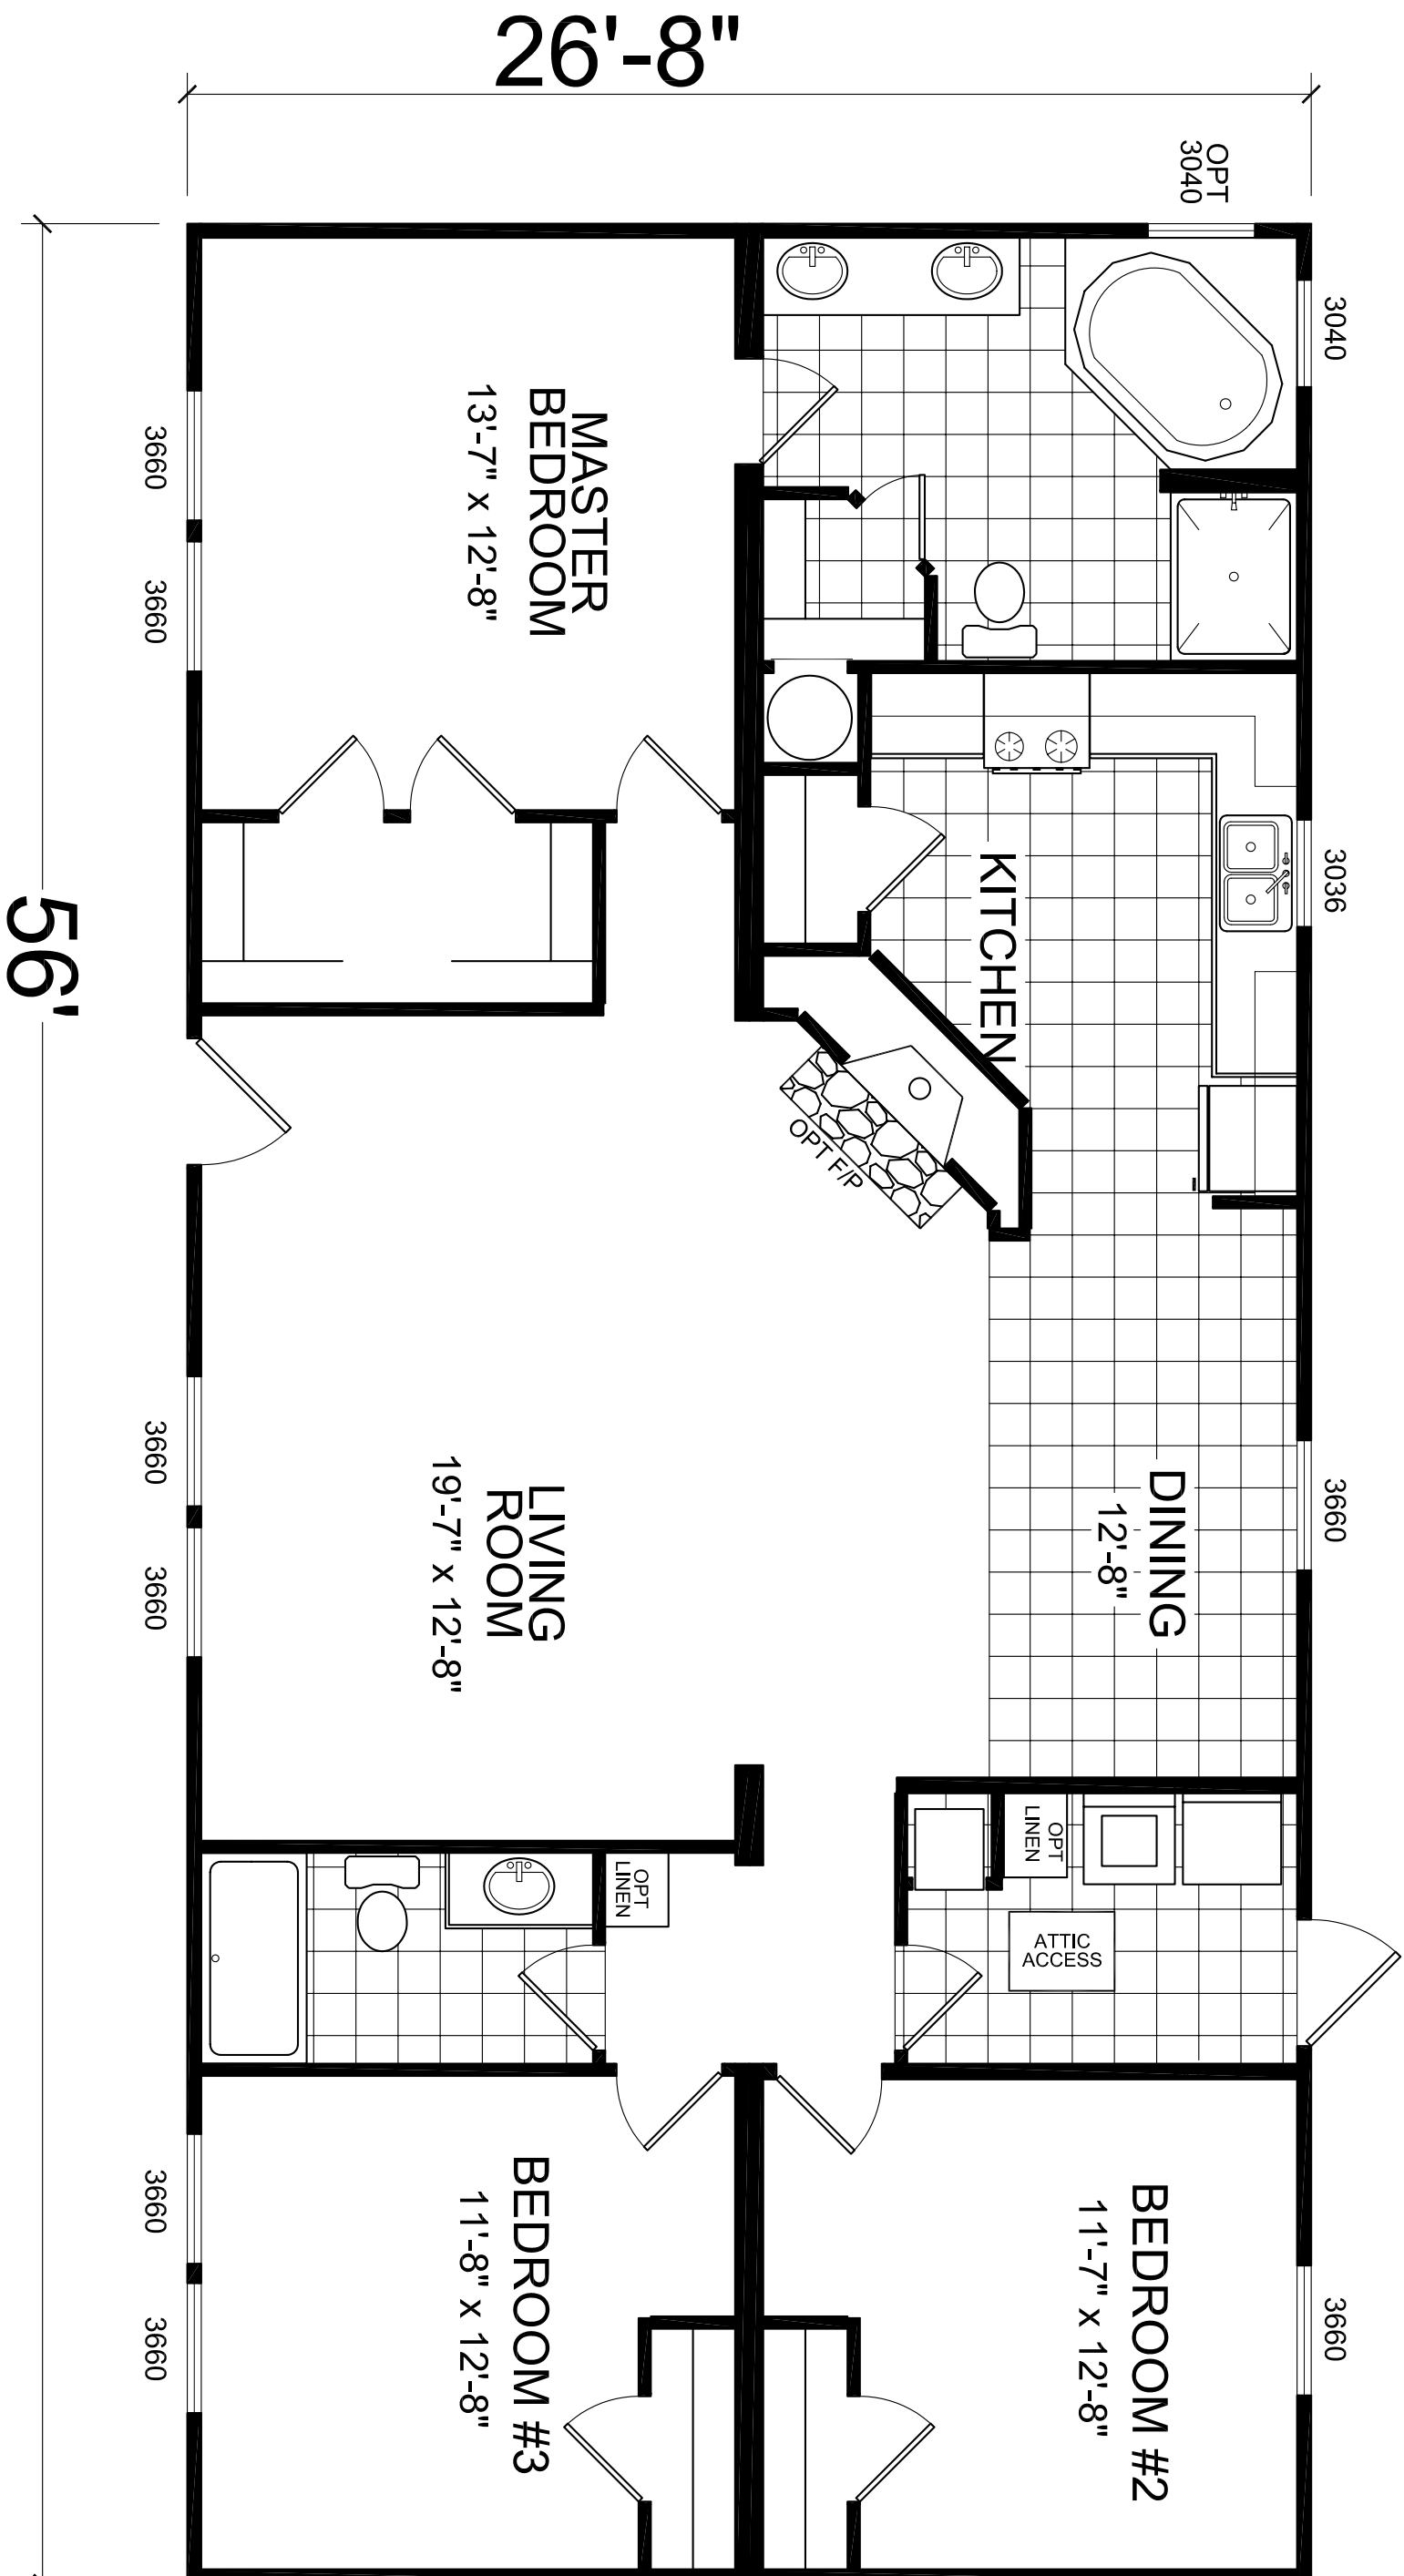

MODEL 23-SJ58

3 BEDROOM, 2 BATH
ACTUAL SIZE: 56' X 26'-8"
TOTAL AREA: 1493 SQ. FT.

Champion
HOME BUILDERS CO.

4055 HWY. 401 SOUTH LILLINGTON, NC 27546

PROJECT

TITLE:
LITERATURE PLAN

MODEL:
23-SJ58
26'-8" x 56'-0" 3 BEDROOM 2 BATH
DATE: 1/8/06
SCALE:
DRAWN BY: CDB
REVISED:
REVISIONS