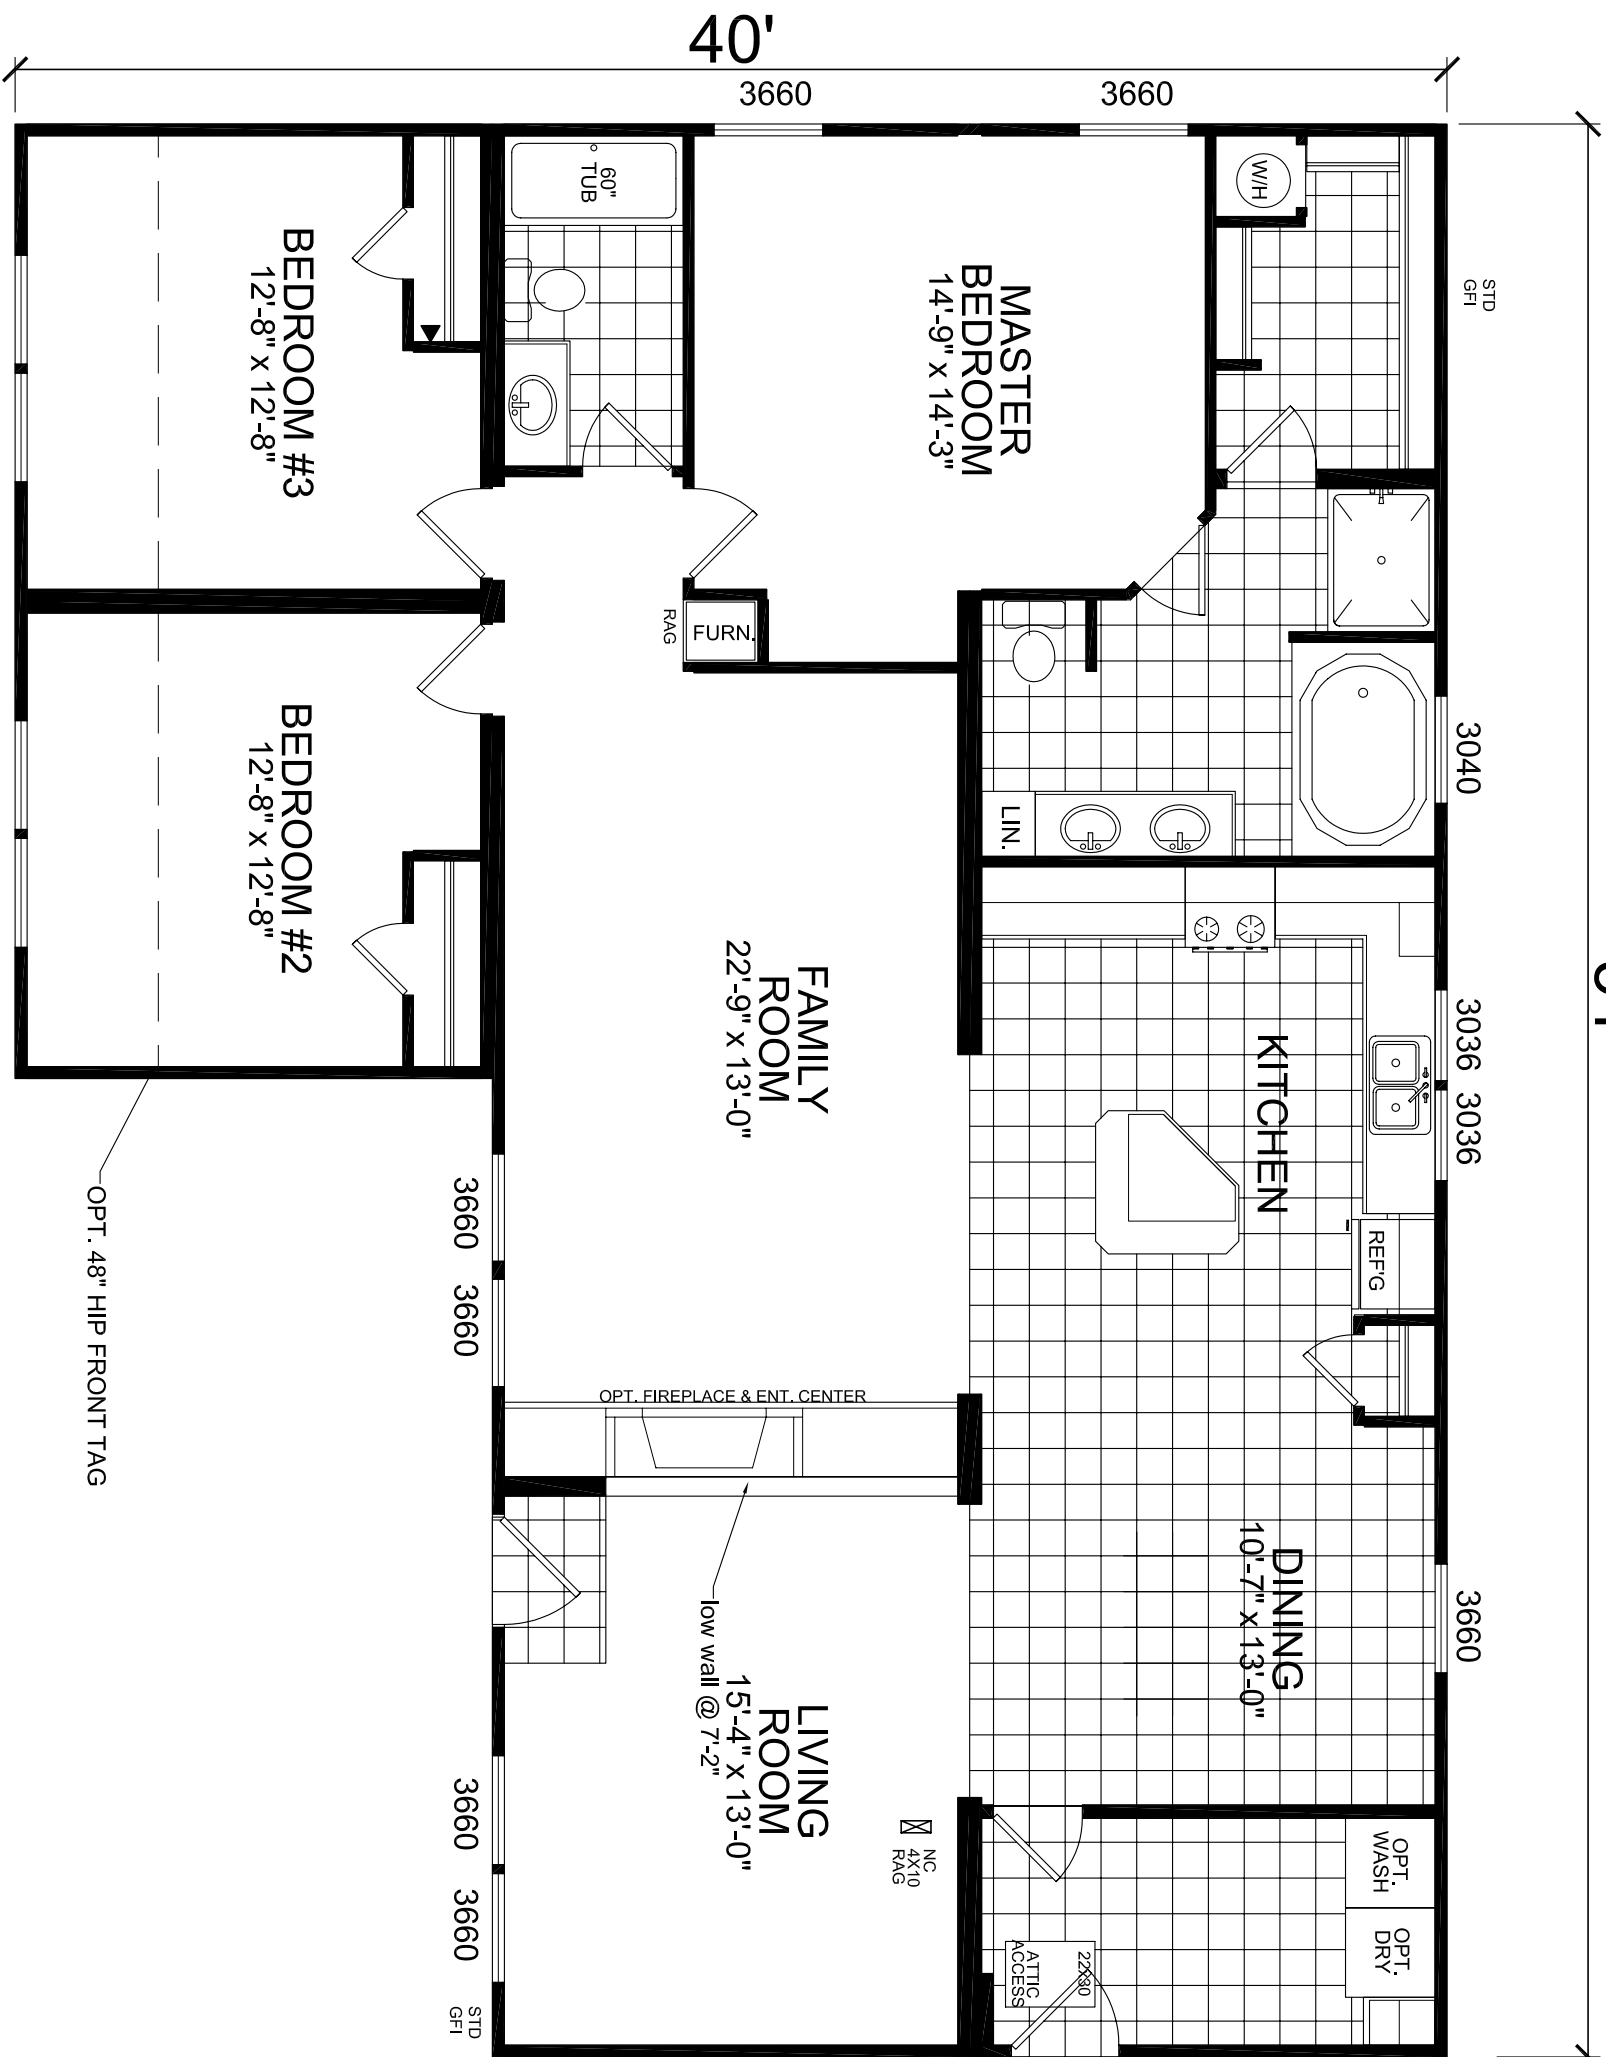

MODEL 23-T540-2
 3 BEDROOM, 2 BATH
 ACTUAL SIZE: 40'-0" x 54'-0"
 TOTAL AREA: 1,795 SQ. FT.

54'

OPT PATIO

TITLE:	LITERATURE PLAN
MODEL:	23-T540-2
	40'-0" x 54'-0" 3 BEDROOM 2 BATH
DATE:	01/03/05
SCALE:	
DRAWN BY:	STAFF
REVISED:	
REVISIONS:	
SHEET NO.:	L-101
PAGE:	