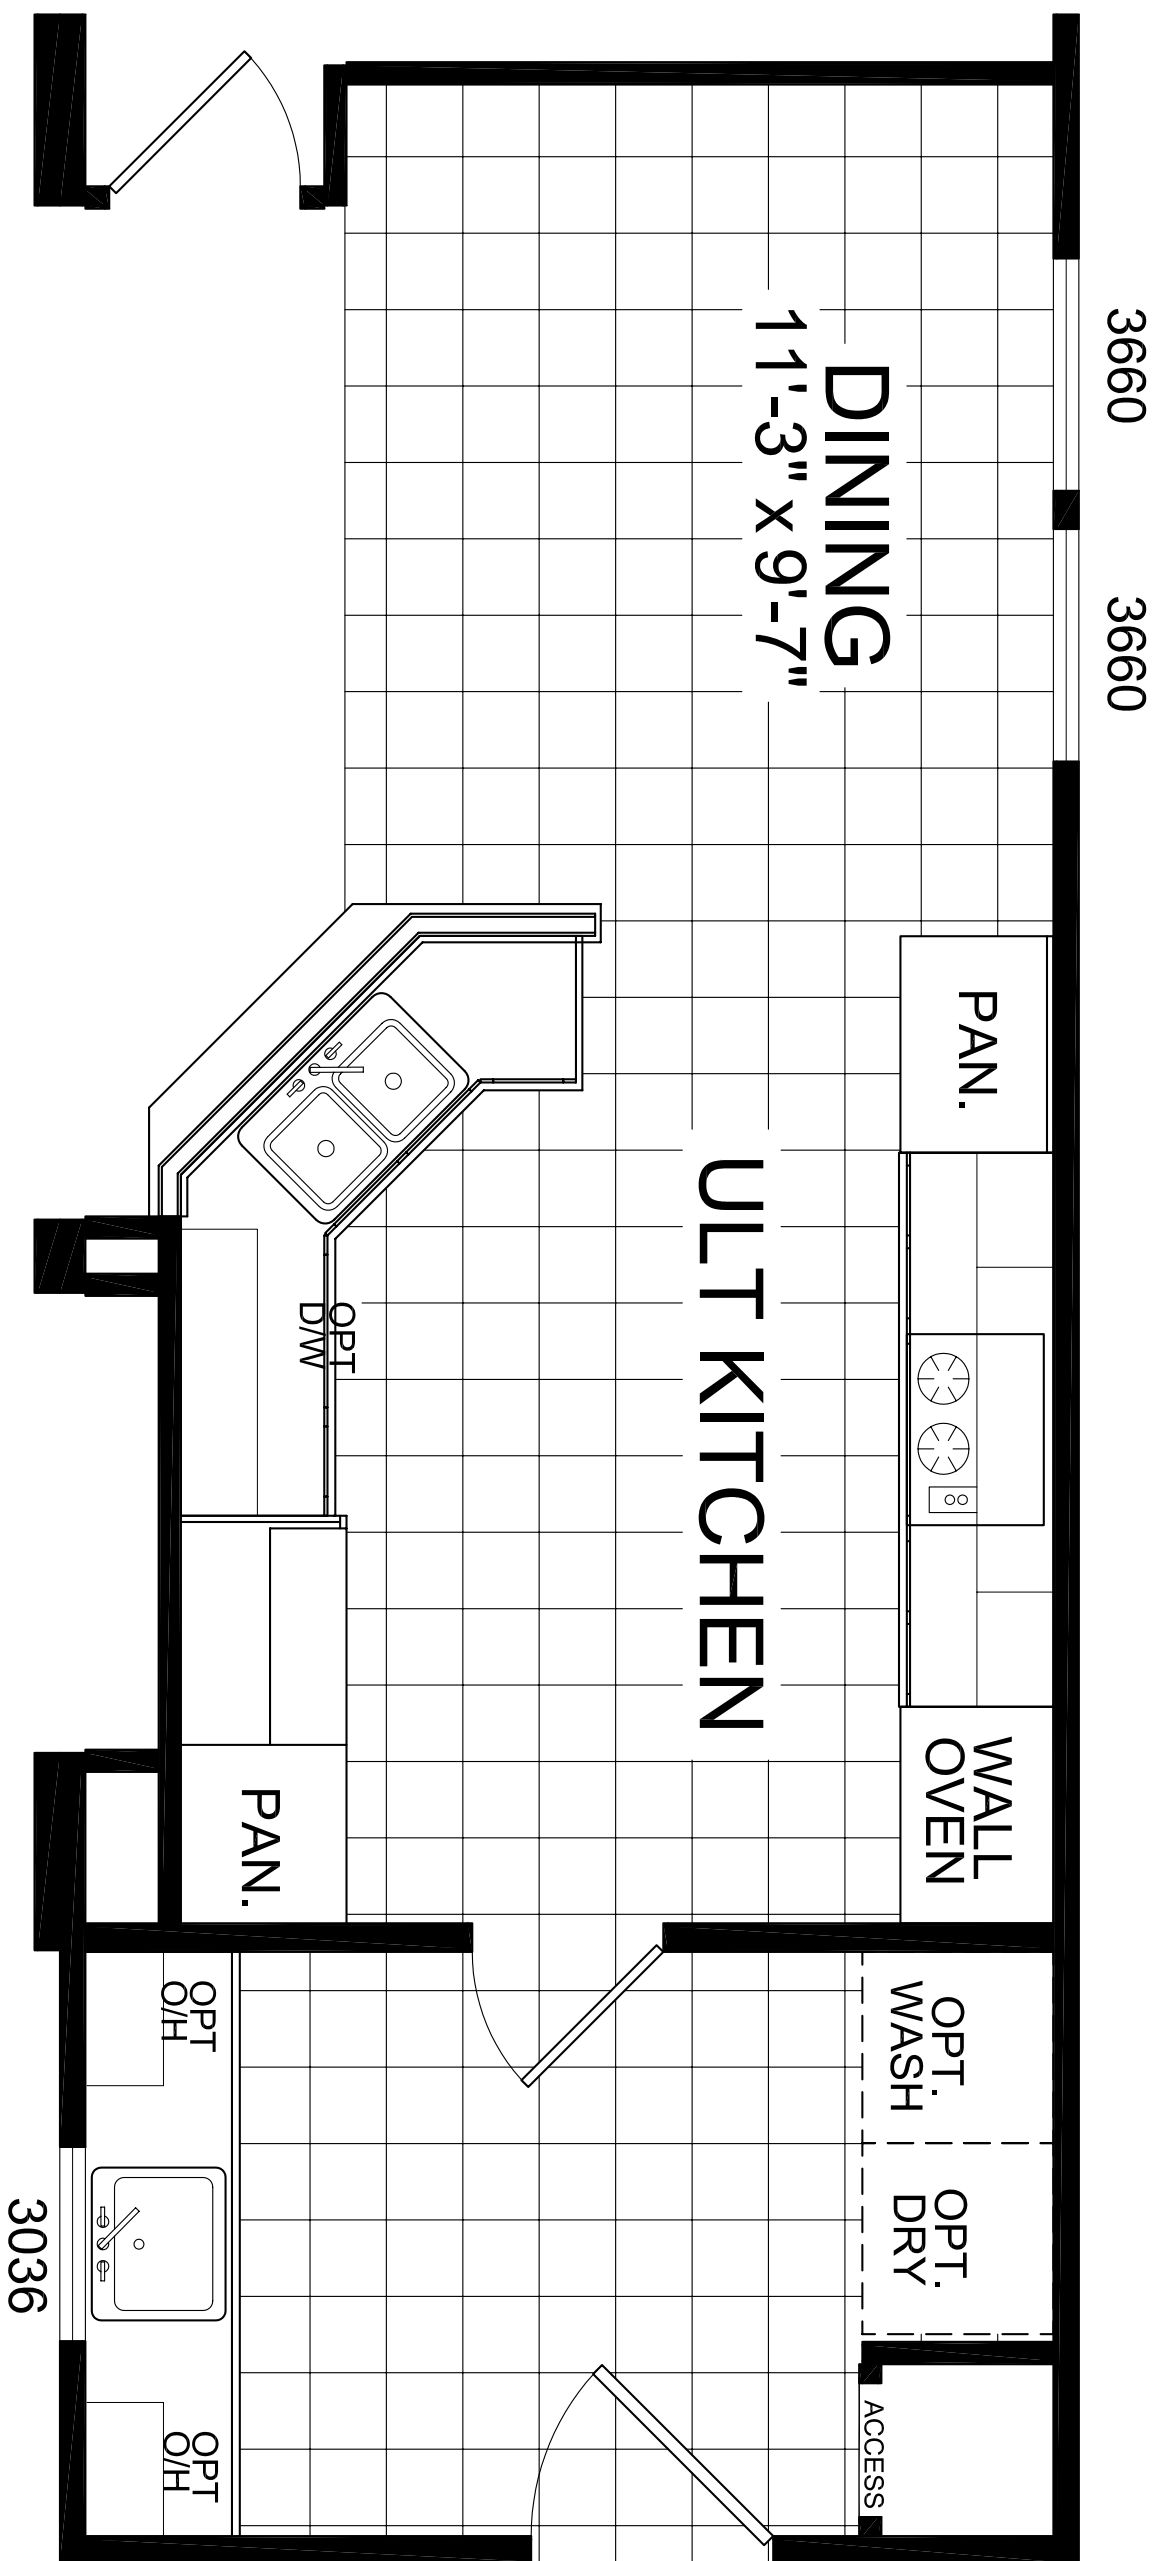

60'

40'

MODEL 23-T541 RANCH
 3 BEDROOM, 2 BATH
 ACTUAL SIZE: 40'-0" x 60'-0"
 TOTAL AREA: 1,760 SQ. FT. HEATED

CHAMPION
 HOME BUILDERS CO.
 4055 HWY. 401 SOUTH LILLINGTON, NC 27546

PROJECT

TITLE:
LITERATURE PLAN

MODEL:
23-T541 RANCH
40'-0" x 60'-0" - 3 BEDROOM, 2 BATH

DATE: 8/18/05

SCALE:

DRAWN BY: JPT

REVISED:

REVISIONS:

SHEET NO:
L-101

PAGE:

TITLE:
LITERATURE PLAN

MODEL:
23-T541 RANCH
40'-0" x 60'-0" 3 BEDROOM 2 BATH

DATE: 8/18/05

SCALE:

DRAWN BY: JPT

REVISED:

REVISIONS

PROJECT