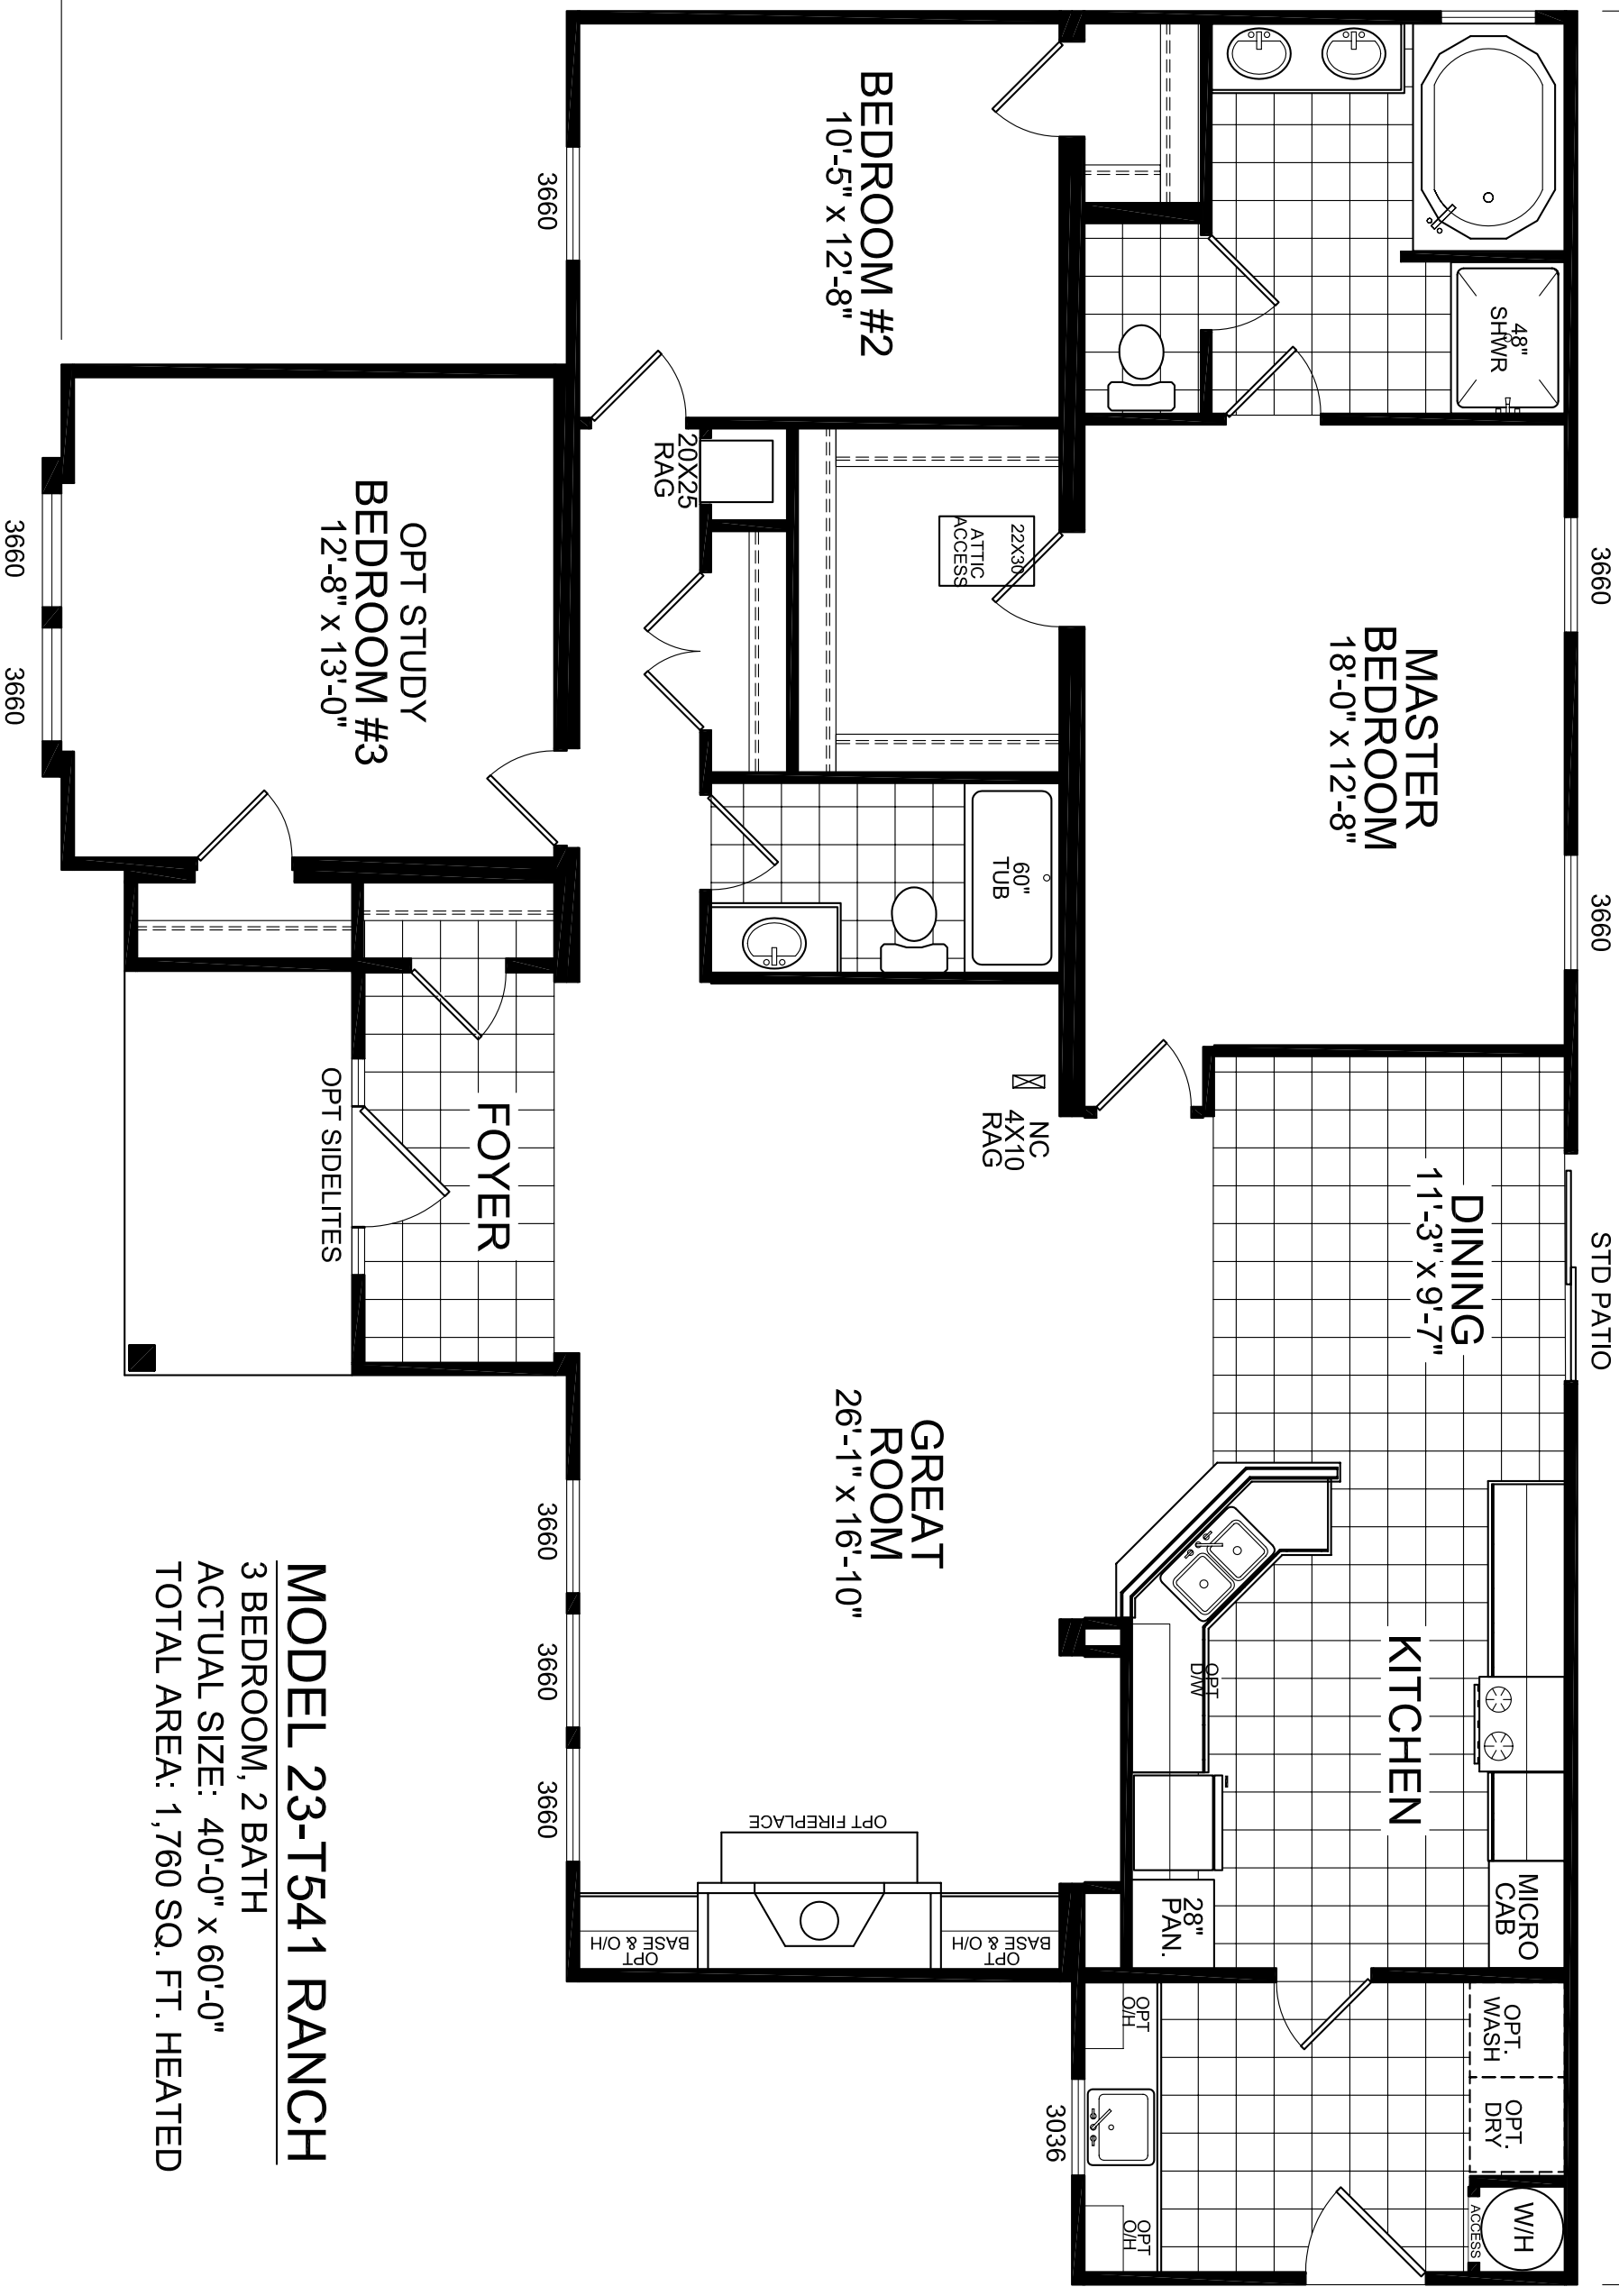

60'

40'

MODEL 23-T541 RANCH
 3 BEDROOM, 2 BATH
 ACTUAL SIZE: 40'-0" x 60'-0"
 TOTAL AREA: 1,760 SQ. FT. HEATED

CHAMPION
 HOME BUILDERS CO.
 4055 HWY. 401 SOUTH LILLINGTON, NC 27546

PROJECT

TITLE:
LITERATURE PLAN

MODEL:
23-T541 RANCH
40'-0" x 60'-0" - 3 BEDROOM, 2 BATH

DATE: 8/18/05

SCALE:

DRAWN BY: JPT

REVISED:

REVISIONS:

SHEET NO:
L-101

PAGE:

TITLE:
LITERATURE PLAN

MODEL:
23-T541 RANCH
40'-0" x 60'-0" 3 BEDROOM 2 BATH

DATE: 8/18/05

SCALE:

DRAWN BY: JPT

REVISED:

REVISIONS

PROJECT