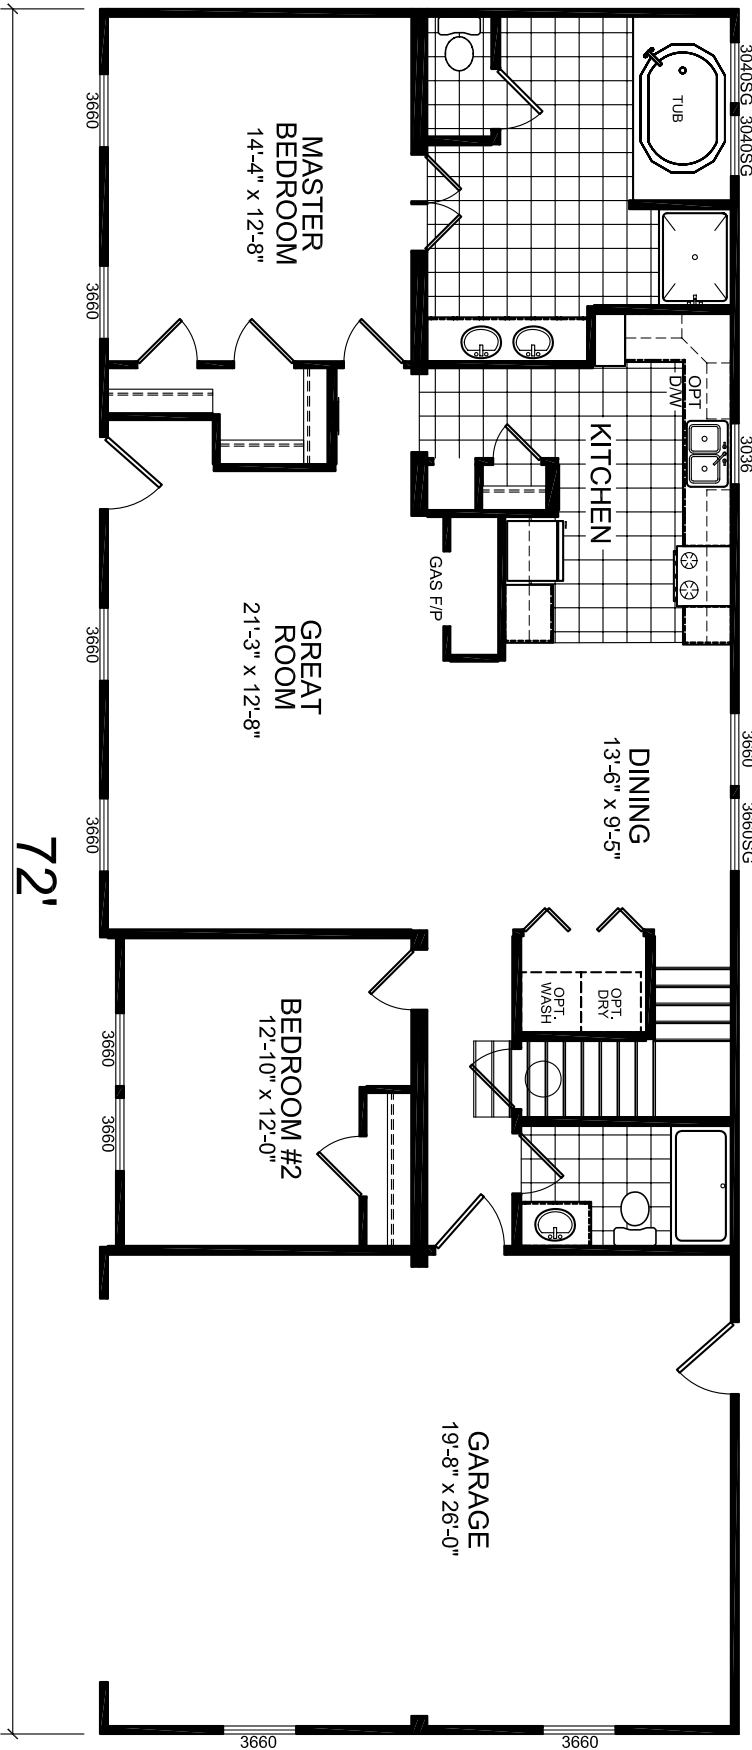

26'-8"

**MODEL 023-379**  
 2 BEDROOM, 2 BATH  
 NOMINAL SIZE: 28' x 76'  
 ACTUAL SIZE: 26'-8" x 72'-0"  
 HEATED AREA: 0000 SQ. FT.  
 GARAGE AREA: 0000 SQ. FT.  
 TOTAL AREA: 0000 SQ. FT.

72'

TITLE:	
LITERATURE PLAN	
NUMBER:	023-379
DATE:	26'-8" x 72'-0" 2 BEDROOM 2 BATH
SCALE:	1/2" = 1'-0"
DRAWN BY:	STAFF
REVISIONS:	
SHEET NO.:	
L-101	
PAGE:	