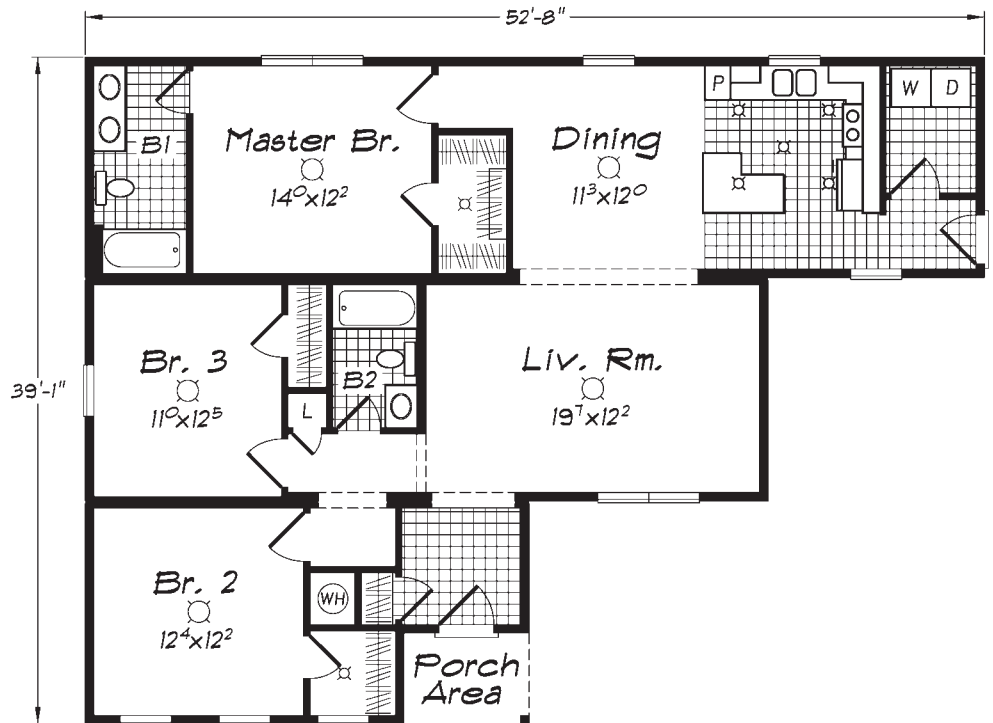

# Crusader I Ranch

3 Bedrooms  
 2 Bathrooms  
 39'-1" x 52'-8"  
 1504 Sq. Ft.

See all our designs at  
[www.cbsmods.com](http://www.cbsmods.com)

**OPTIONAL BATH**  
 56'-0" REAR MODULE LENGTH  
 HOUSE = 1541 SQ FT WITH OPTIONAL BATH