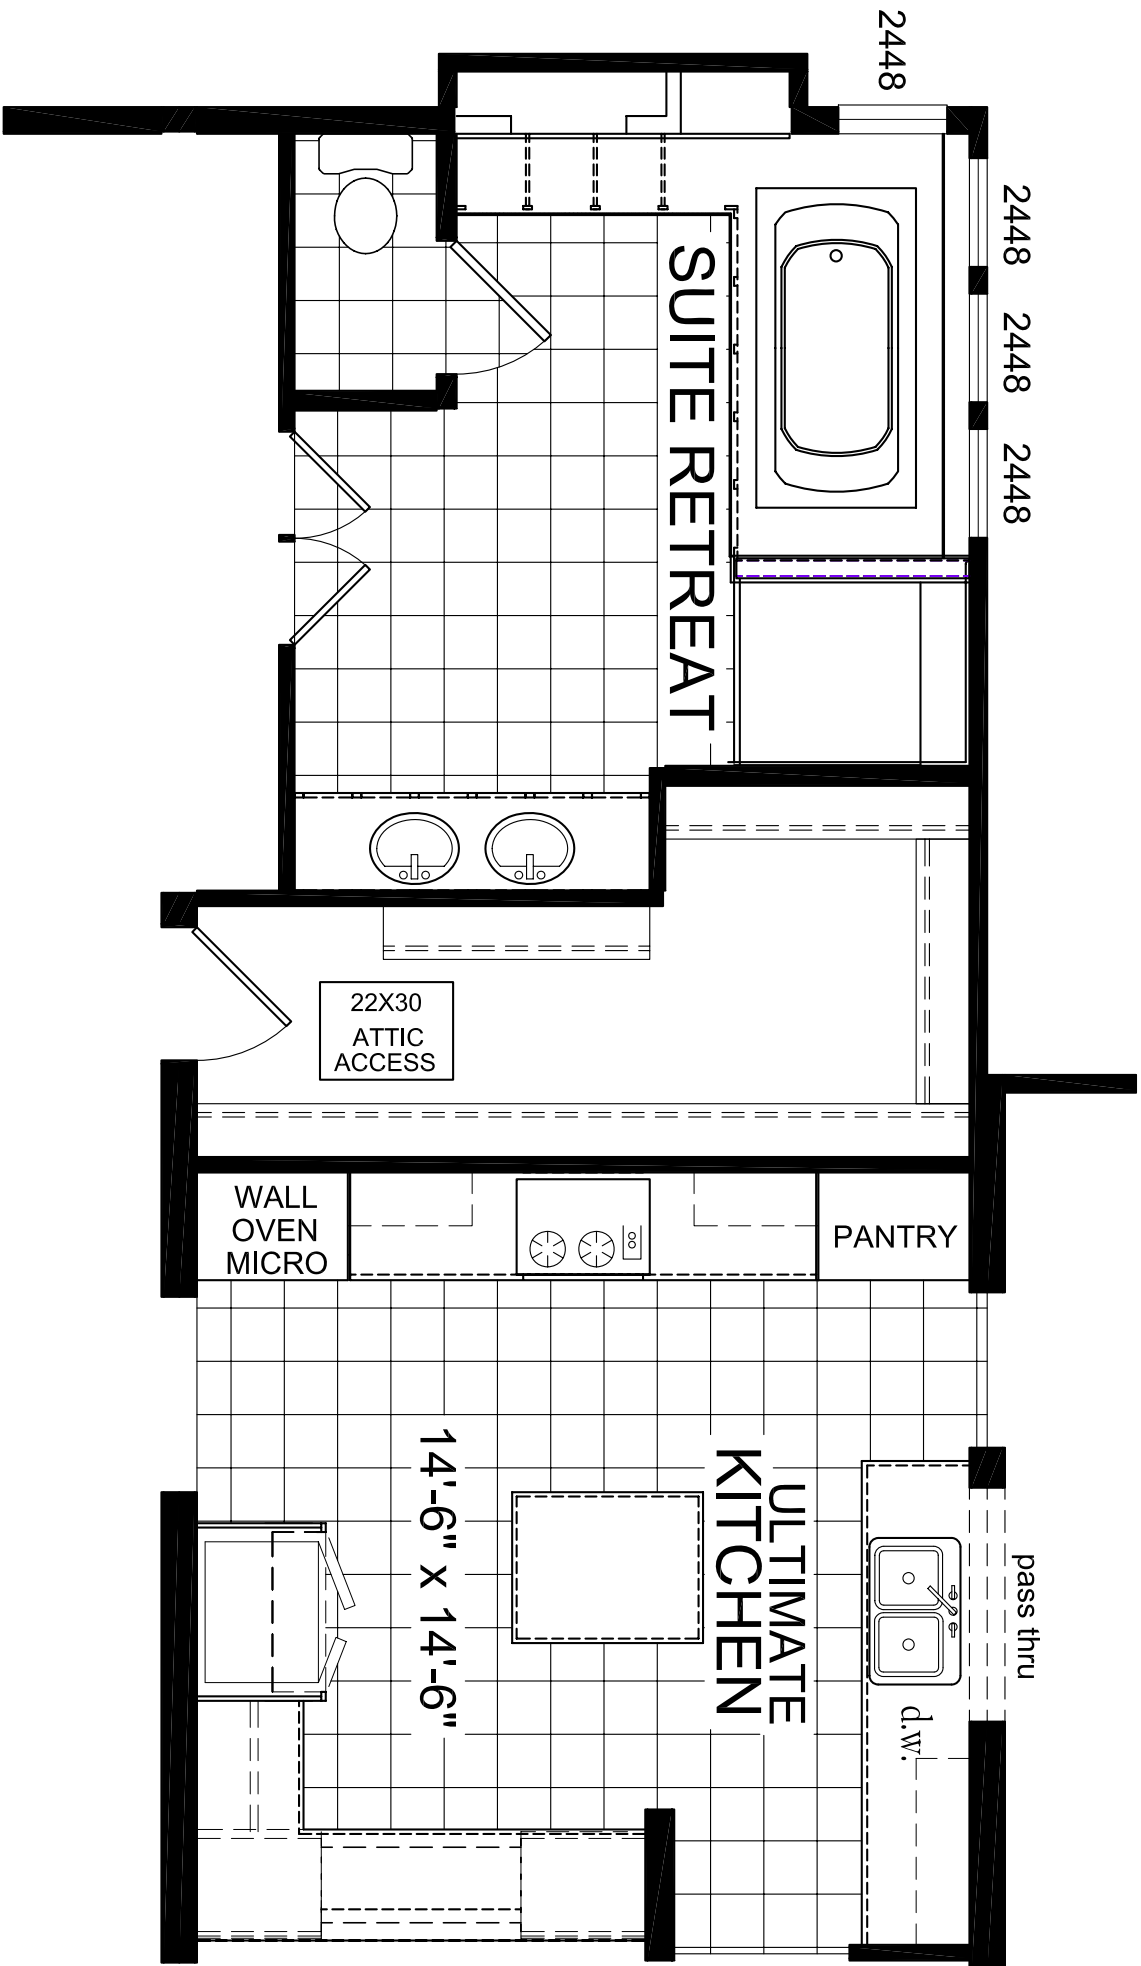

**MODEL 023-4268, 4288, 4298**  
 3 BEDROOM, 2 BATH  
 ACTUAL SIZE: 45'-6" x 68'-0"  
 TOTAL AREA: 2,522 SQ. FT.

45'-6"

68'

OPT. SIDEWALL LAYOUT  
 (USE WITH PORCH OPTION)

TITLE:	LITERATURE PLA
MODEL:	023-4268, 4288, 4298
DATE:	8/1/07
SCALE:	
DRAWN BY:	STAFF
REVISED:	
REVISIONS:	
SHEET NO.:	L-101
PAGE:	

PROJECT:	
----------	--

PROJECT:	
----------	--

**CHAMPION**  
 HOME BUILDERS CO.  
 4055 HWY. 401 SOUTH LILLINGTON, NC 27546

TITLE:  
**LITERATURE PLAZA  
 OPTIONS**

MODEL:  
 023-4268, 4288,  
 4298

49'-0" X 68'-0" 3 BEDROOM 2 BATH