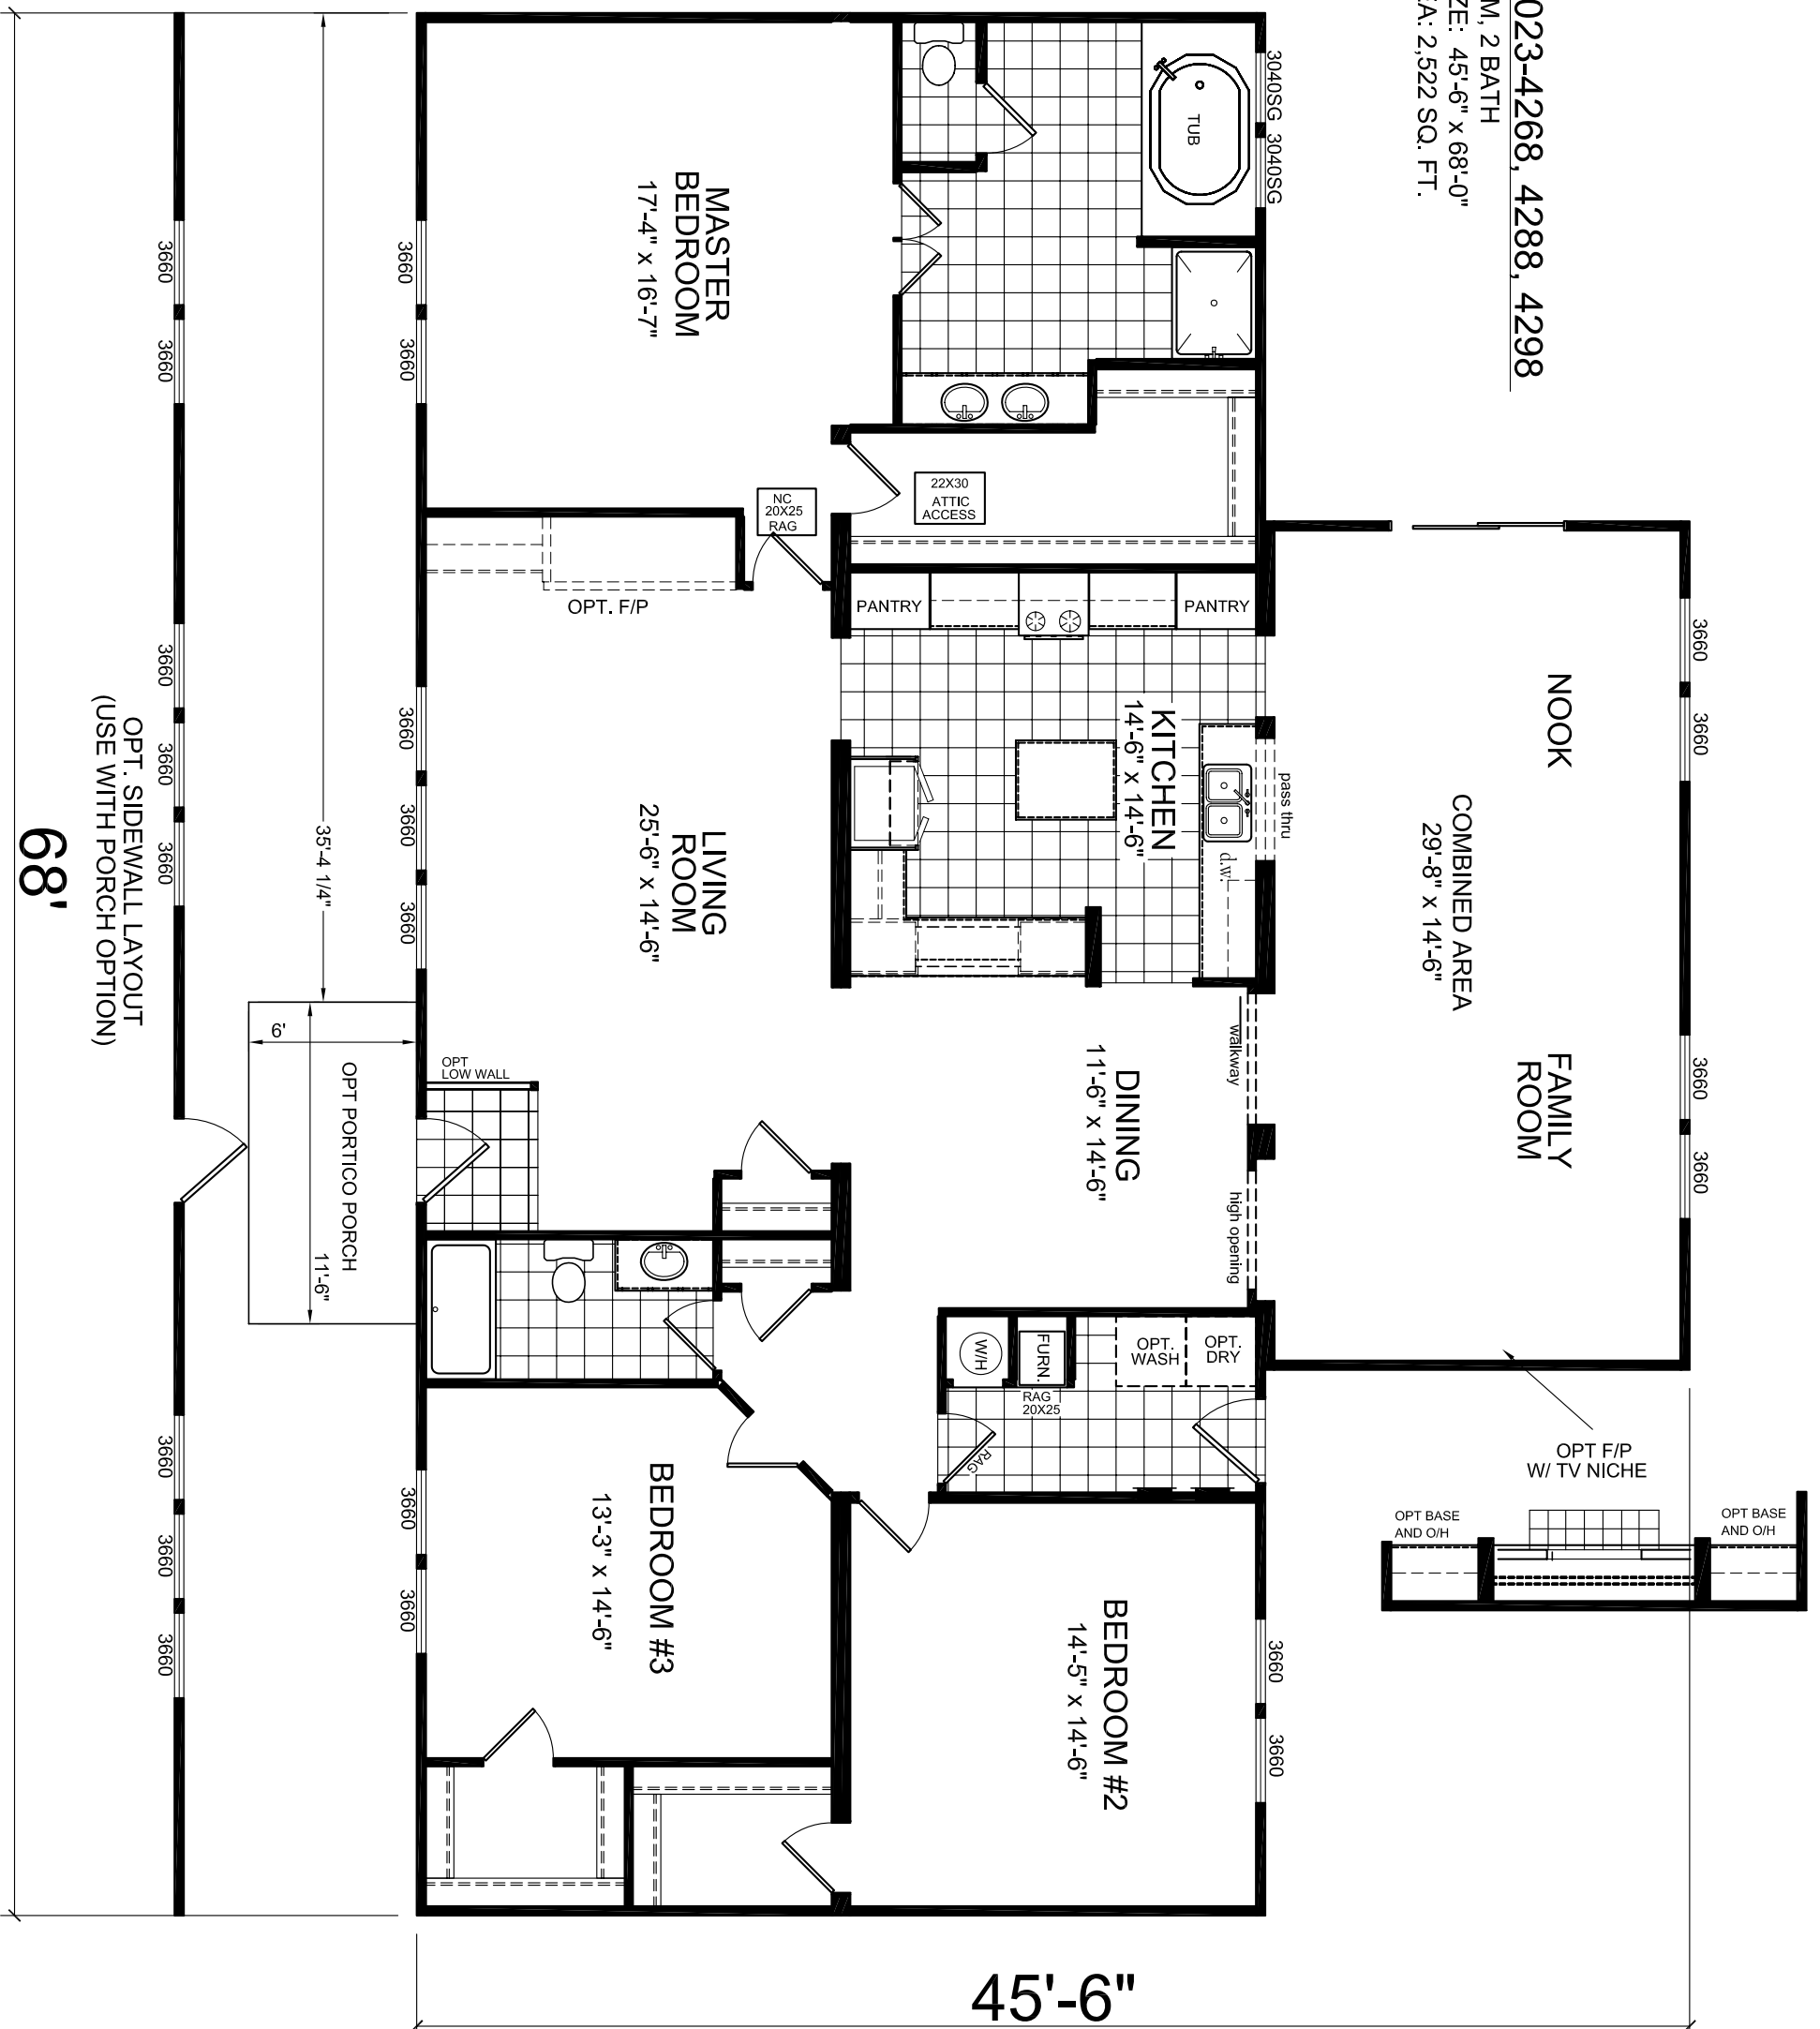

**MODEL 023-4268, 4288, 4298**  
 3 BEDROOM, 2 BATH  
 ACTUAL SIZE: 45'-6" x 68'-0"  
 TOTAL AREA: 2,522 SQ. FT.

45'-6"

68'

OPT. SIDEWALL LAYOUT  
 (USE WITH PORCH OPTION)

TITLE:	LITERATURE PLA
MODEL:	023-4268, 4288, 4298
DATE:	8/1/07
SCALE:	
DRAWN BY:	STAFF
REVISED:	
REVISIONS:	
SHEET NO.:	L-101
PAGE:	

PROJECT:	
----------	--

PROJECT:	
----------	--

**CHAMPION**  
 HOME BUILDERS CO.  
 4055 HWY. 401 SOUTH LILLINGTON, NC 27546

TITLE:  
**LITERATURE PLAZA  
 OPTIONS**

MODEL:  
 023-4268, 4288,  
 4298

49'-0" X 68'-0" 3 BEDROOM 2 BATH